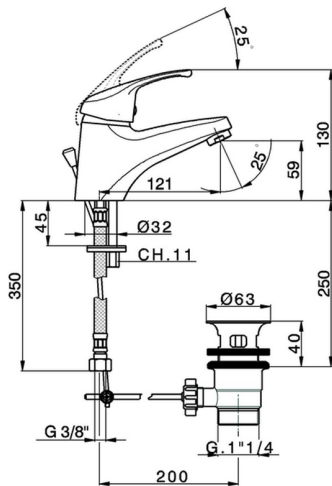

Single lever washbasin mixer BACCARAT_BC000510

MODEL **BC000510**

Single lever washbasin mixer, with 1"1/4 pop-up waste, G.3/8" stainless steel flexible hose

AVAILABLE FINISHINGS

21 21 Chrome

CHARACTERISTICS

Cartridge Spare Parts **ZZ95273000**

40 mm Cartridge

Single lever washbasin mixer BACCARAT_BC000510

BC000510

<https://en.huberitalia.com/single-lever-washbasin-mixer-baccarat-bc000510>

2024-12-18