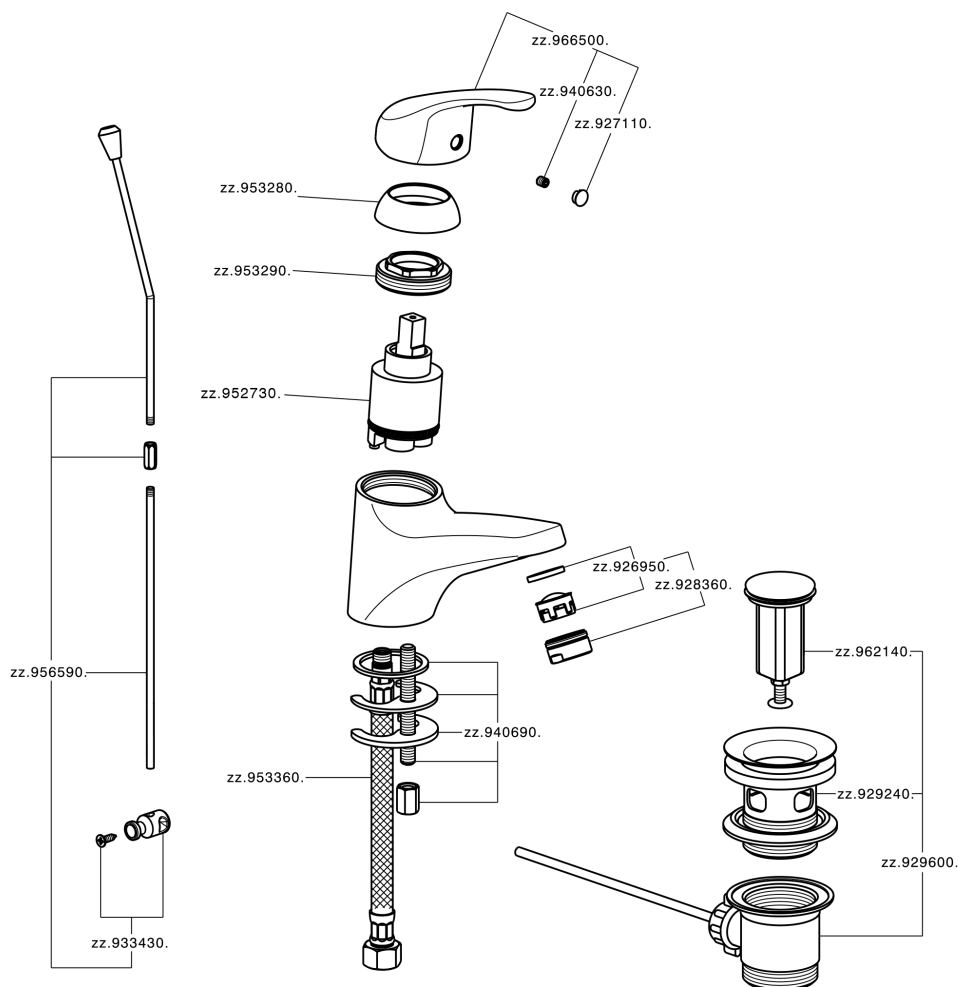

Single lever washbasin mixer BACCARAT_BC000510

MODEL **BC000510**

Single lever washbasin mixer, with 1"1/4 pop-up waste, G.3/8" stainless steel flexible hose

AVAILABLE FINISHINGS

21 21 Chrome

CHARACTERISTICS

Cartridge Spare Parts **ZZ95273000**

40 mm Cartridge

Single lever washbasin mixer BACCARAT_BC000510

BC000510

<https://en.huberitalia.com/single-lever-washbasin-mixer-baccarat-bc000510>

2024-12-18