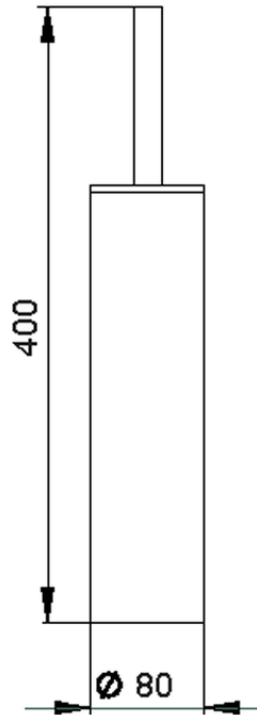

Brush holder BATHROOM ACCESSORIES_SI090650

SI090650

<https://en.huberitalia.com/brush-holder-bathroom-accessories-si090650>

2024-11-21