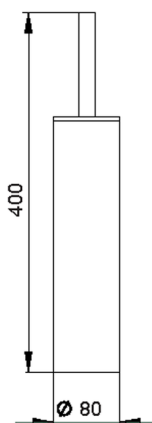

## Brush holder BATHROOM ACCESSORIES\_SI090650

MODEL **SI090650**

Brush holder, Brass made