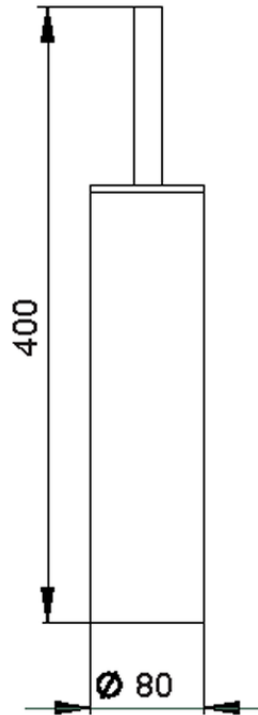

## Brush holder BATHROOM ACCESSORIES\_SI090650

SI090650

<https://en.huberitalia.com/brush-holder-bathroom-accessories-si090650>

2024-11-23