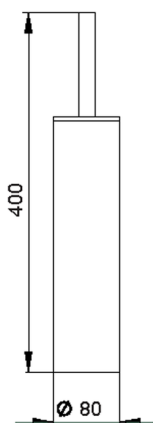

Brush holder BATHROOM ACCESSORIES_SI090650

MODEL **SI090650**

Brush holder, Brass made

AVAILABLE FINISHINGS

-  **21** 21 Chrome
-  **2B** 2B Polished Nickel
-  **2F** 2F Brushed Nickel
-  **2P** 2P Rose Gold
-  **2Q** 2Q Black Titanium
-  **40** 40 Matt Black
-  **4Q** 4Q Matt White