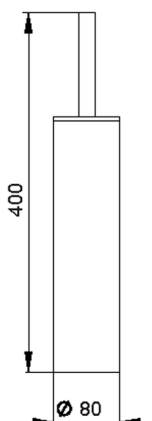

Brush holder BATHROOM ACCESSORIES_SI090650

MODEL **SI090650**

Brush holder, Brass made

AVAILABLE FINISHINGS

-  **21** 21 Chrome
-  **2B** 2B Polished Nickel
-  **2F** 2F Brushed Nickel
-  **2P** 2P Rose Gold
-  **2Q** 2Q Black Titanium
-  **40** 40 Matt Black
-  **4Q** 4Q Matt White