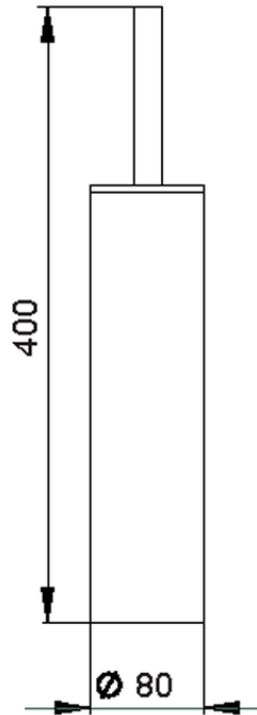

Brush holder BATHROOM ACCESSORIES_SI090650

SI090650

<https://en.huberitalia.com/brush-holder-bathroom-accessories-si090650>

2024-11-24