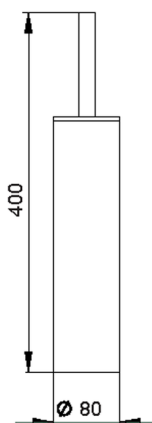

Brush holder BATHROOM ACCESSORIES_SI090650

MODEL **SI090650**

Brush holder, Brass made

AVAILABLE FINISHINGS

-  **21** 21 Chrome
-  **2B** 2B Polished Nickel
-  **2F** 2F Brushed Nickel
-  **2P** 2P Rose Gold
-  **2Q** 2Q Black Titanium
-  **40** 40 Matt Black
-  **4Q** 4Q Matt White