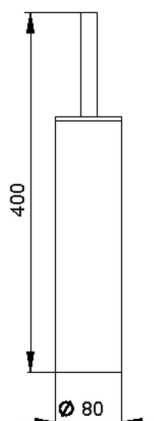

## Brush holder BATHROOM ACCESSORIES\_SI090650

MODEL **SI090650**

Brush holder, Brass made