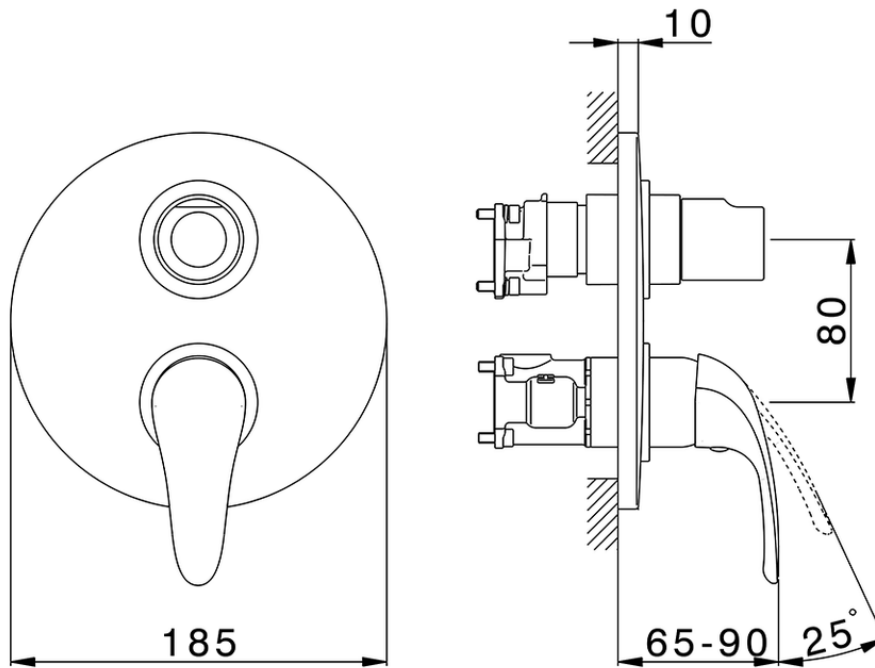

Exposed part for Single Lever One Box Valve NORMA_NM0BM030

NM0BM030

<https://en.huberitalia.com/exposed-part-for-single-lever-one-box-valve-norma-nm0bm030>

ZB00B031

<https://en.huberitalia.com/one-box-universal-concealed-part-one-box-zb00b031>