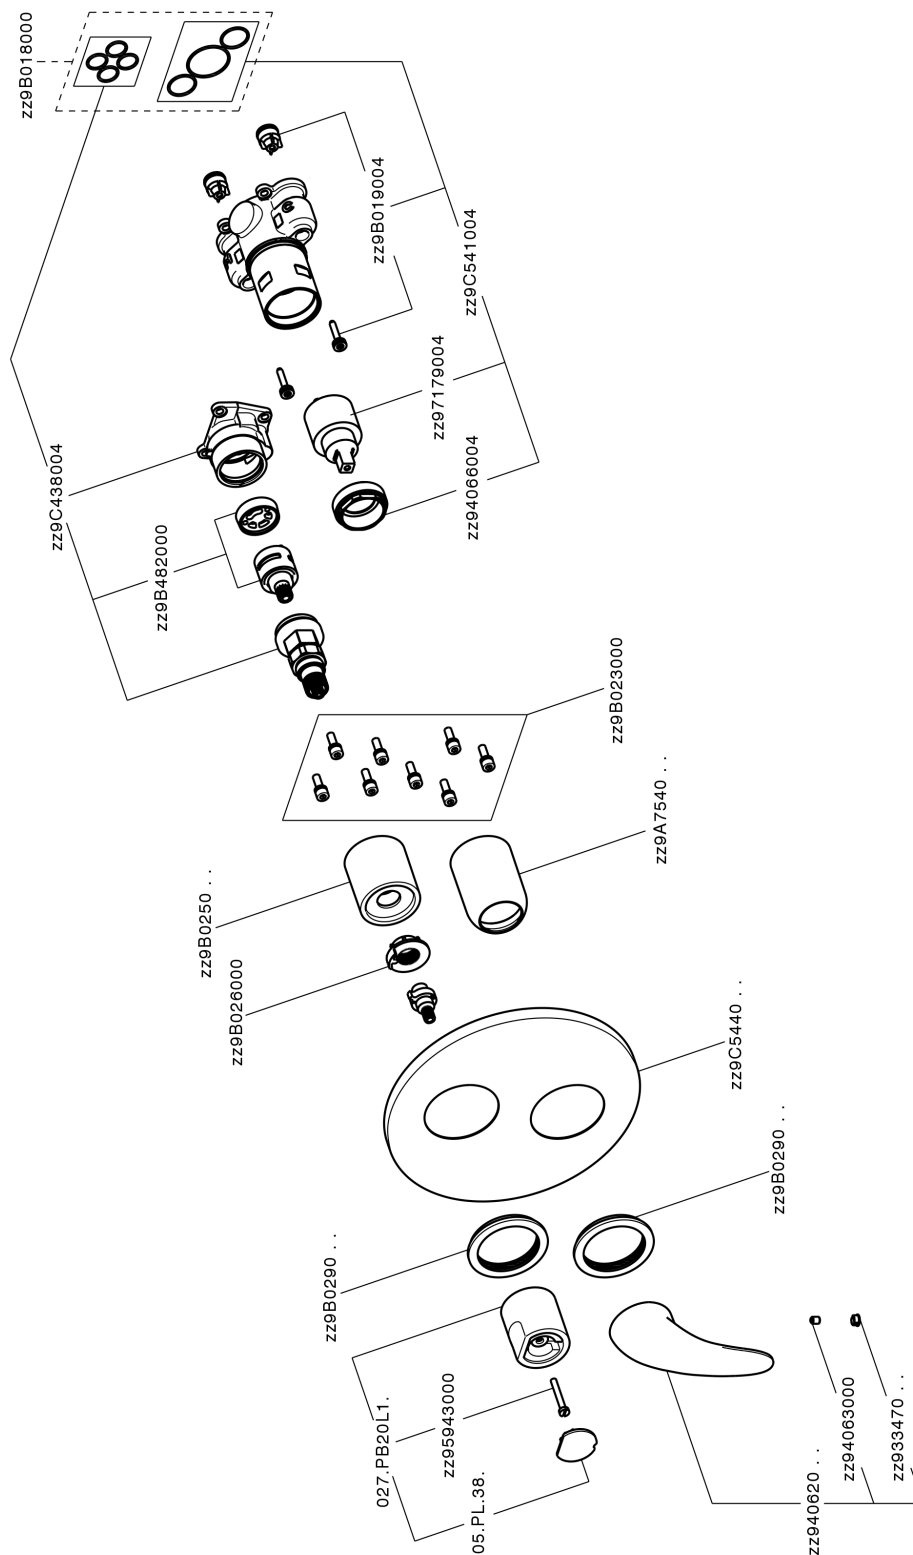

Exposed part for Single Lever One Box Valve NORMA_NM0BM030

NM0BM030

<https://en.huberitalia.com/exposed-part-for-single-lever-one-box-valve-norma-nm0bm030>

One Box Universal Concealed Part ONE BOX_ZB00B031

ZB00B031

<https://en.huberitalia.com/one-box-universal-concealed-part-one-box-zb00b031>

One Box Universal Concealed Part ONE BOX_ZB00B030

ZB00B030

<https://en.huberitalia.com/one-box-universal-concealed-part-one-box-zb00b030>

2024-11-15