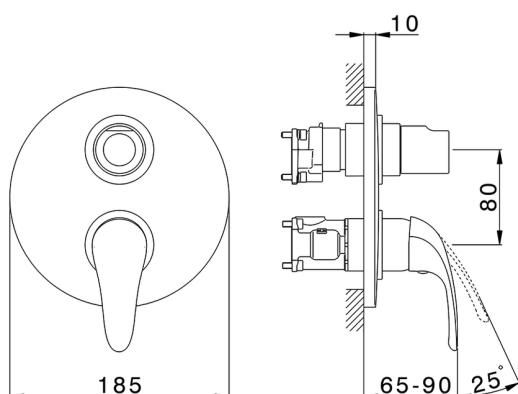

Exposed part for Single Lever One Box Valve NORMA_NM0BM030

MODEL **NM0BM030**

Exposed part for Single Lever One Box Valve, with 2-3 outlet diverter, Minimum depth of installation: 67 mm, without concealed part, for items ZB00B030-ZB00B031

AVAILABLE FINISHINGS

CHARACTERISTICS

Cartridge Spare Parts **ZZ97179000**

35 mm Cartridge

Installation **Concealed**

Required concealed parts **ZB00B031**

ZB00B030

Exposed part for Single Lever One Box Valve NORMA_NM0BM030

NM0BM030

<https://en.huberitalia.com/exposed-part-for-single-lever-one-box-valve-norma-nm0bm030>

One Box Universal Concealed Part ONE BOX_ZB00B031

MODEL **ZB00B031**

One Box Universal Concealed Part, for 1 or 2 or 3 outlet thermostatic or single lever, without trim kit, with noise reducers, with sealing gasket