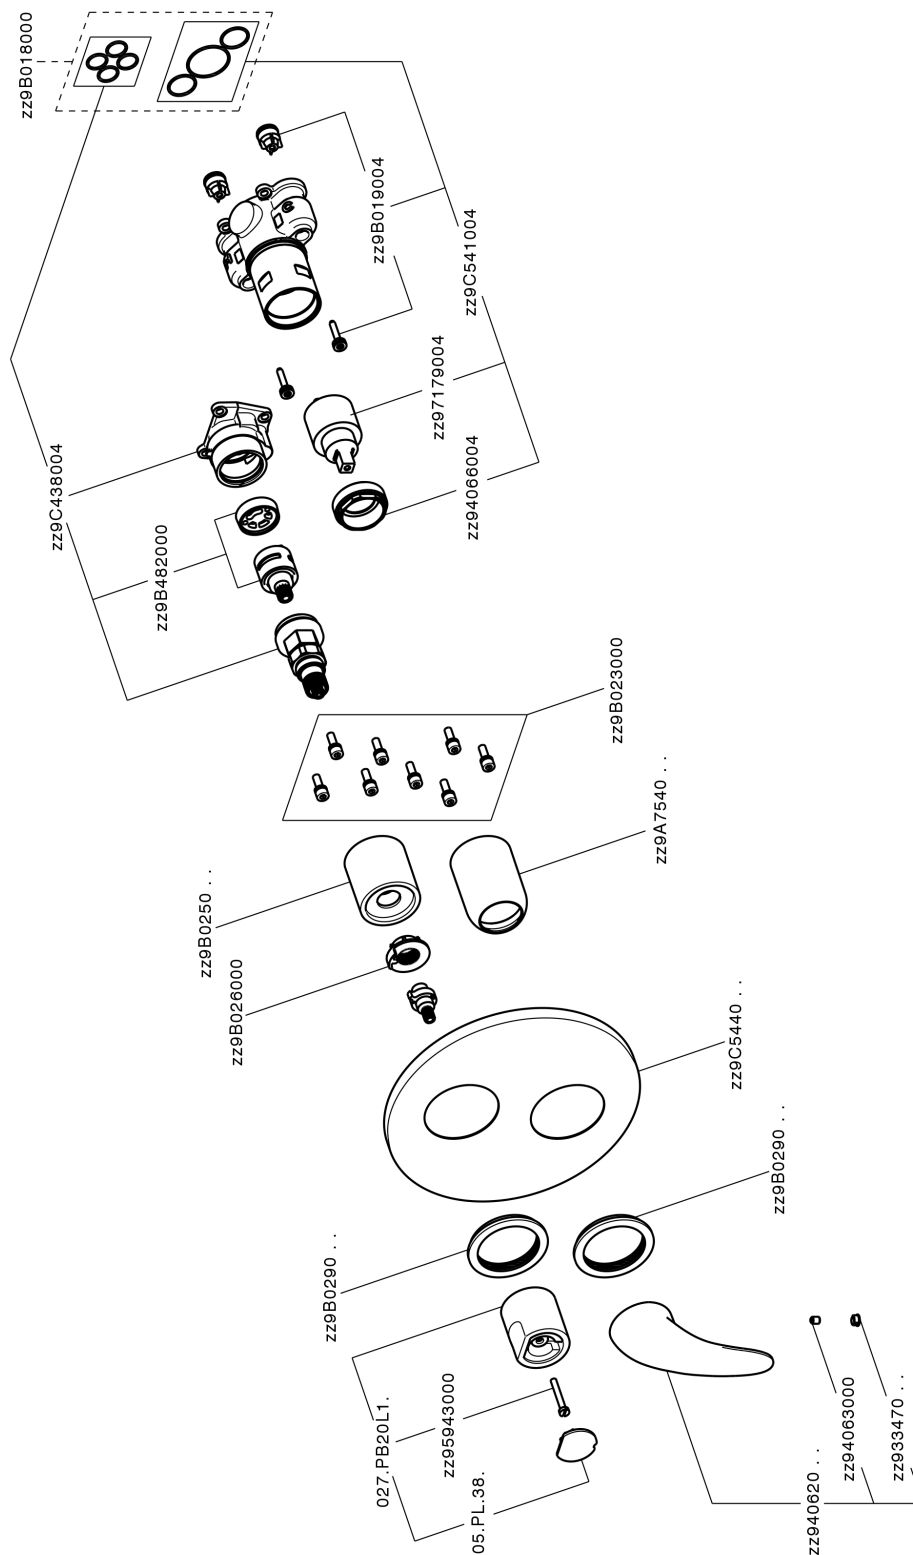

Exposed part for Single Lever One Box Valve NORMA_NM0BM030

MODEL **NM0BM030**

Exposed part for Single Lever One Box Valve, with 2-3 outlet diverter, Minimum depth of installation: 67 mm, without concealed part, for items ZB00B030-ZB00B031

AVAILABLE FINISHINGS

CHARACTERISTICS

Cartridge Spare Parts **ZZ97179000**

35 mm Cartridge

Installation **Concealed**

Required concealed parts **ZB00B031**

ZB00B030

Exposed part for Single Lever One Box Valve NORMA_NM0BM030

NM0BM030

<https://en.huberitalia.com/exposed-part-for-single-lever-one-box-valve-norma-nm0bm030>

One Box Universal Concealed Part ONE BOX_ZB00B031

MODEL **ZB00B031**

One Box Universal Concealed Part, for 1 or 2 or 3 outlet thermostatic or single lever, without trim kit, with noise reducers, with sealing gasket