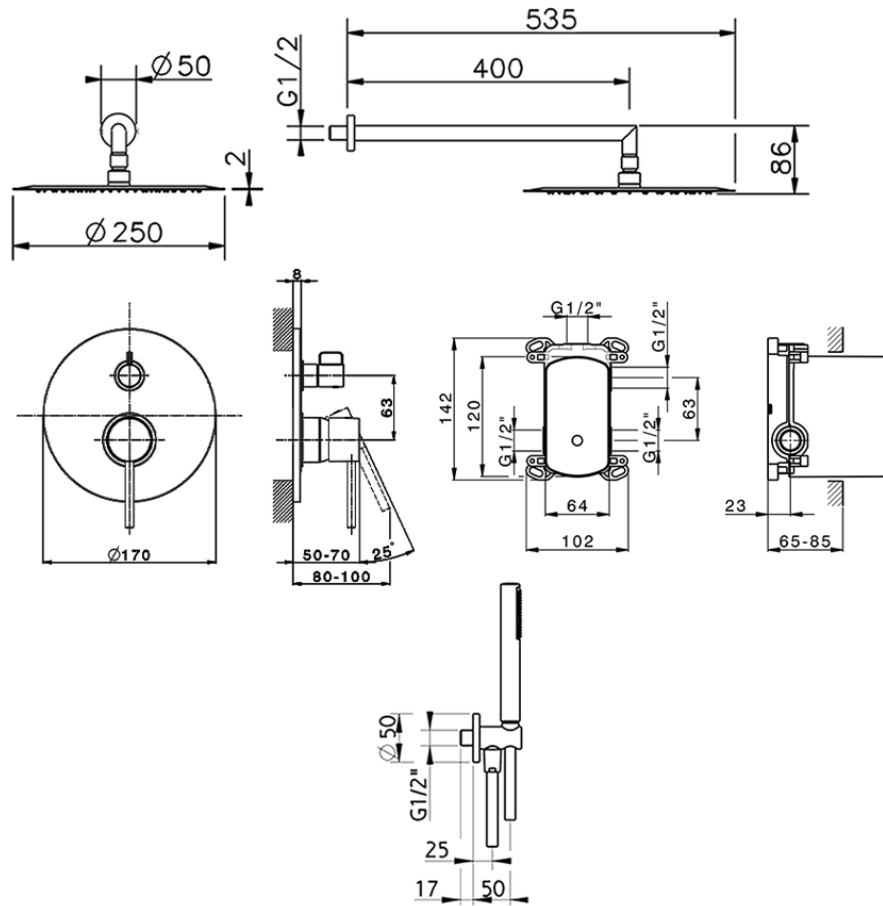

Single Lever concealed shower set TRATTO EVO_TV0KM020

TV0KM020

<https://en.huberitalia.com/single-lever-concealed-shower-set-tratto-evo-tv0km020>

2026-04-08