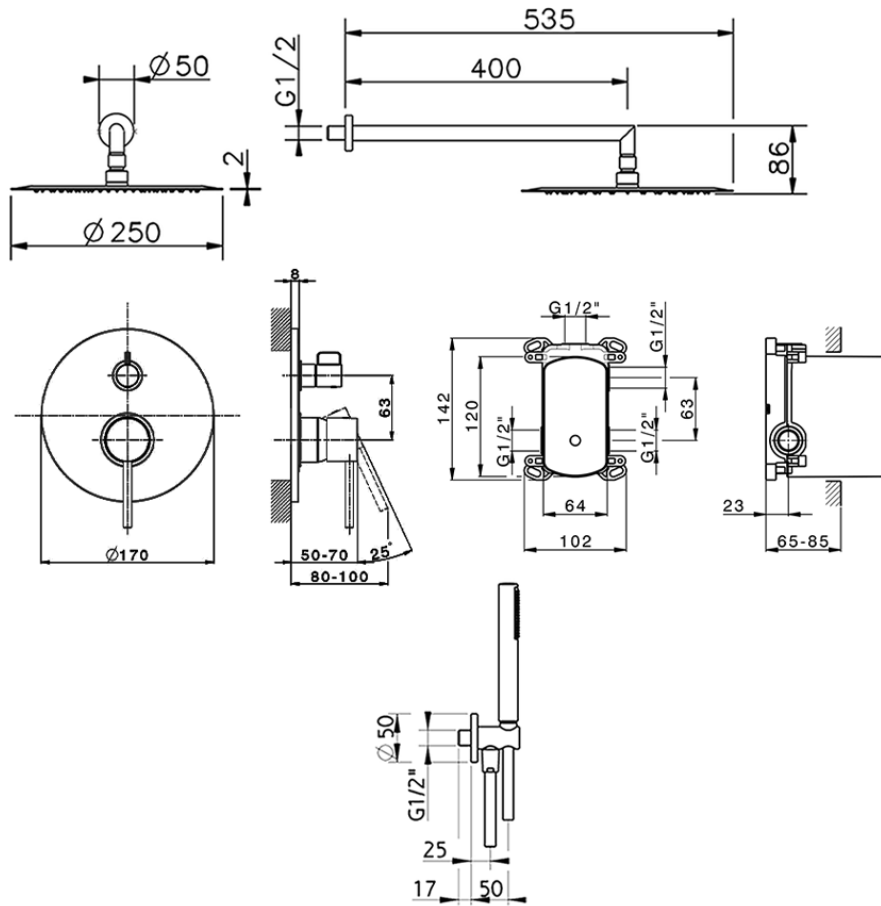

## Single Lever concealed shower set TRATTO EVO\_TV0KM020

TV0KM020

<https://en.huberitalia.com/single-lever-concealed-shower-set-tratto-evo-tv0km020>

2026-06-13