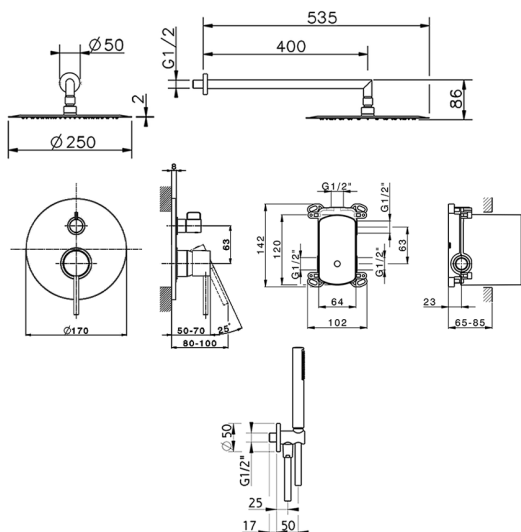

Single Lever concealed shower set TRATTO EVO_TV0KM020

MODEL **TV0KM020**

Single Lever concealed shower set, 2-Way rotating diverter, wall mounted adjustable handshower bracket, 400 mm shower arm, 250 mm round showerhead 2 mm thick INOX, 26 mm ABS minimalistic one spray handshower, 1/2" wall elbow, 150 cm smooth SILVERFLEX Flexible Hose

AVAILABLE FINISHINGS

CHARACTERISTICS

Cartridge Spare Parts **ZZ95409000**

35 mm Cartridge

EcoStop

EcoStop feature limits water flow to approximately 50% of maximum output with one point of resistance on setting. Push slightly past the middle stop only when full water output is required. This will save water up to 50%.