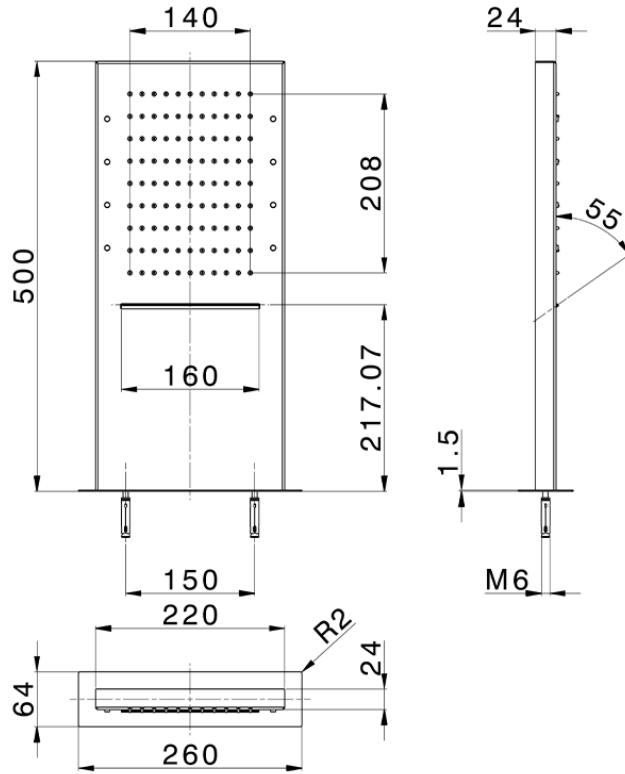

Rectangular wall-mounted showerhead ZEN_ZS1C0405

ZS1C0405

<https://en.huberitalia.com/rectangular-wall-mounted-showerhead-zen-zs1c0405>

2024-11-15