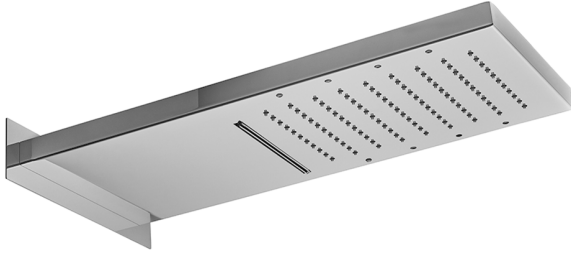

Rectangular wall-mounted showerhead ZEN_ZS1C0405

MODEL **ZS1C0405**

Rectangular wall-mounted showerhead, rain, waterfall and chromotherapy functions, built-in control included, Stainless Steel AISI 304

AVAILABLE FINISHINGS

- **40** 40 Matt Black
- **4Q** 4Q Matt White
- **D1** D1 Brushed Inox
- **D2** D2 Polished Inox

CHARACTERISTICS

2024-11-15