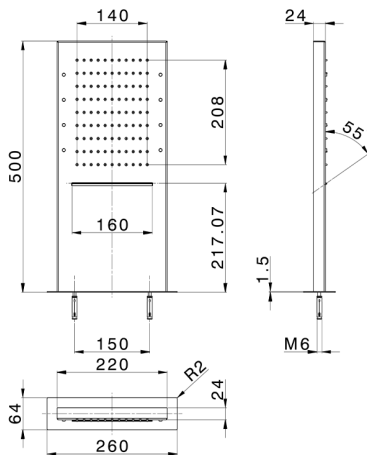

Rectangular wall-mounted showerhead ZEN_ZS1C0405

MODEL **ZS1C0405**

Rectangular wall-mounted showerhead, rain, waterfall and chromotherapy functions, built-in control included, Stainless Steel AISI 304

AVAILABLE FINISHINGS

- **40** 40 Matt Black
- **4Q** 4Q Matt White
- **D1** D1 Brushed Inox
- **D2** D2 Polished Inox

CHARACTERISTICS

2024-11-15