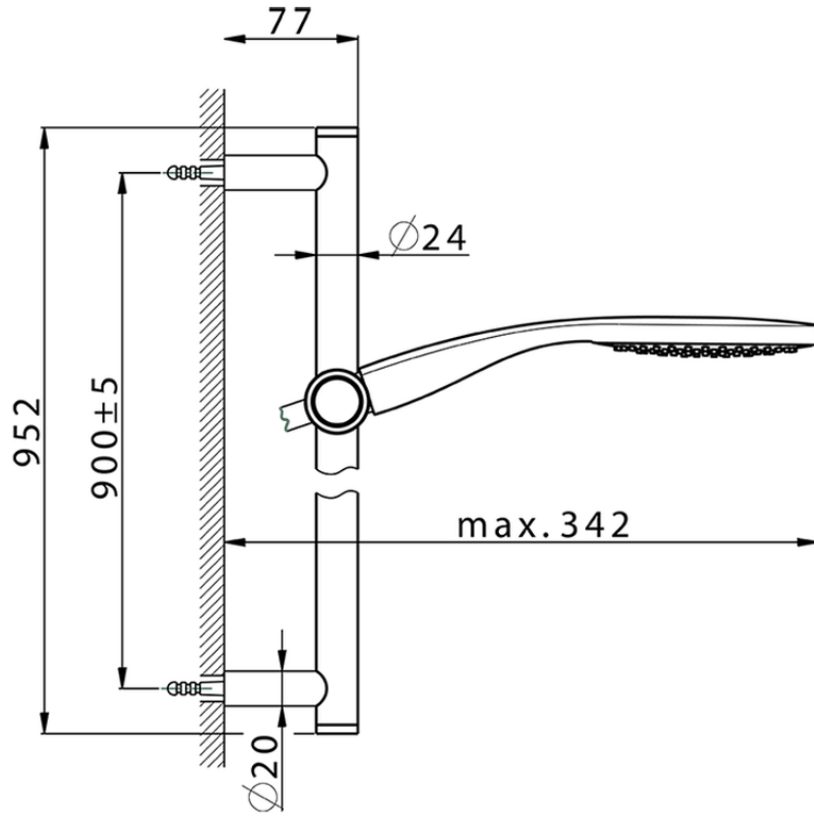

Slide rail shower set CHRONOS_CR003111

CR003111

<https://en.huberitalia.com/slide-rail-shower-set-chronos-cr003111>

2025-01-02