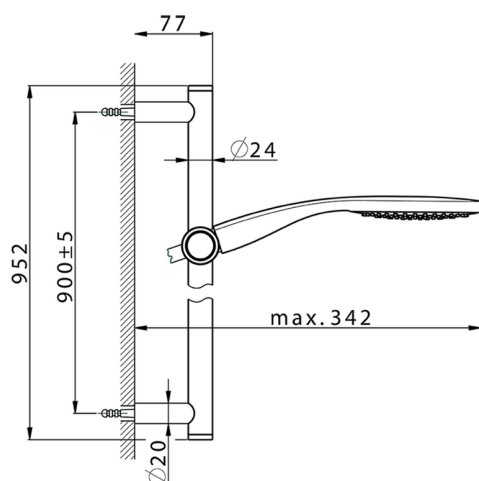

CHARACTERISTICS

2025-01-02