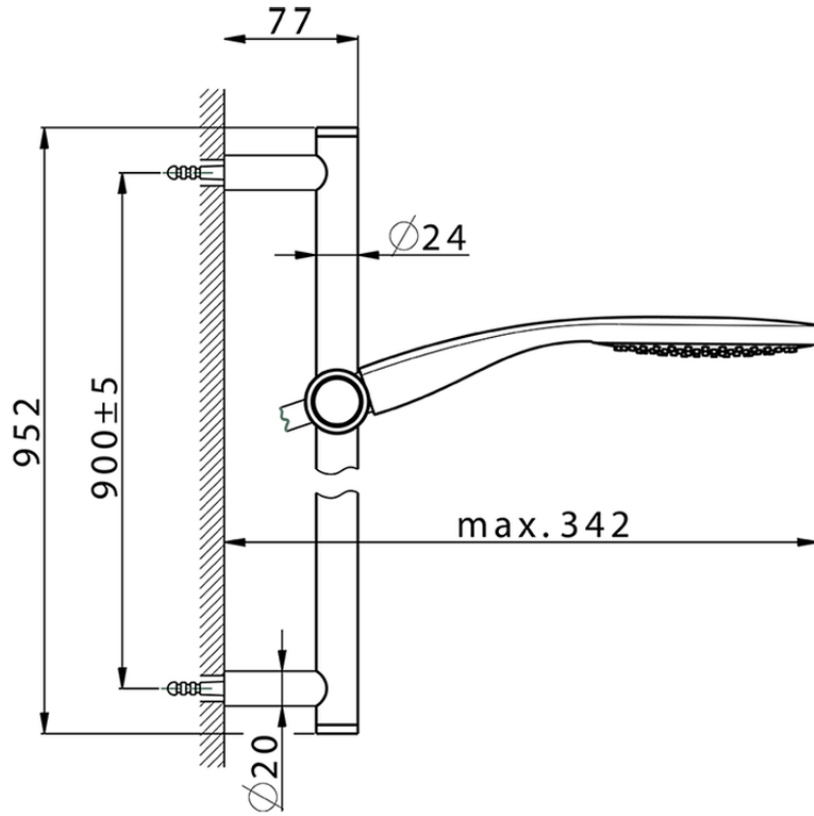

Slide rail shower set CHRONOS_CR003111

CR003111

<https://en.huberitalia.com/slide-rail-shower-set-chronos-cr003111>

2025-01-05