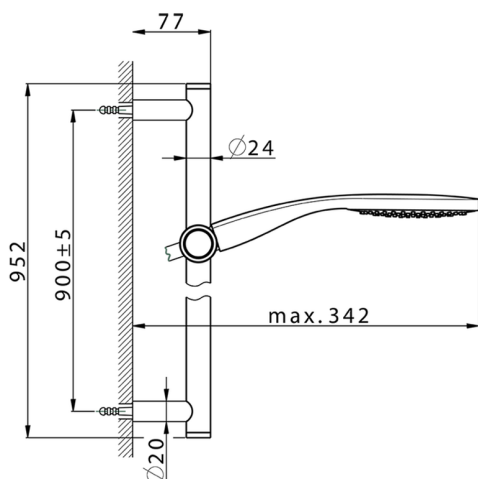

CHARACTERISTICS

2025-01-05