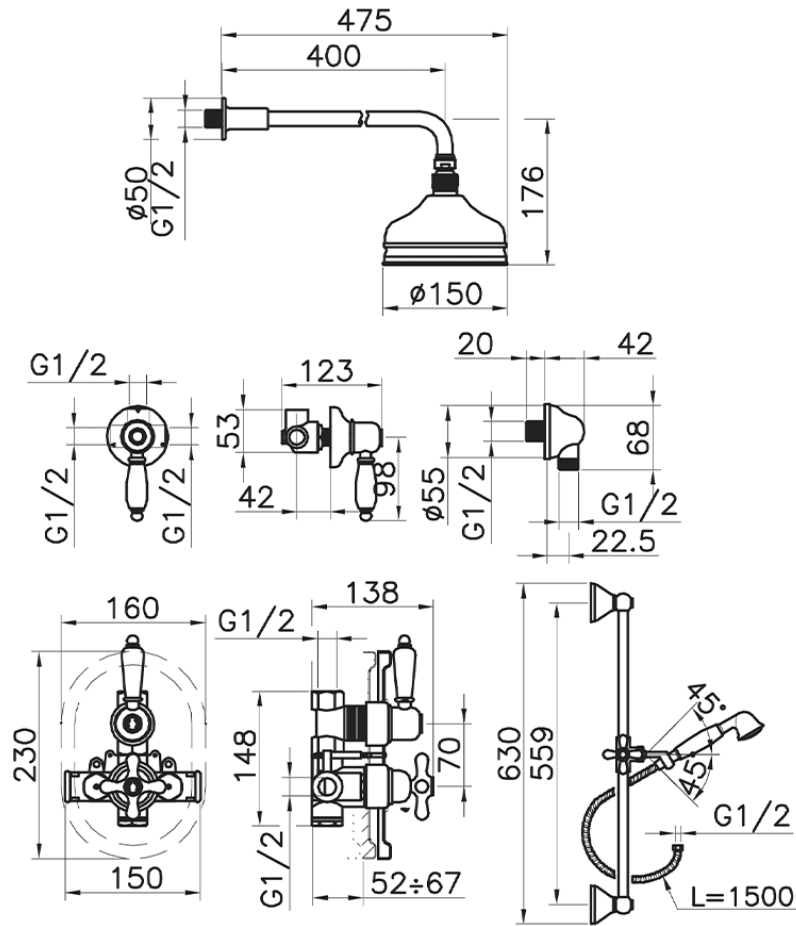

Concealed thermostatic shower mixer CROISETTE_912.CS01H.

912.CS01H.

<https://en.huberitalia.com/concealed-thermostatic-shower-mixer-croisette-912-cs01h>

2026-04-08