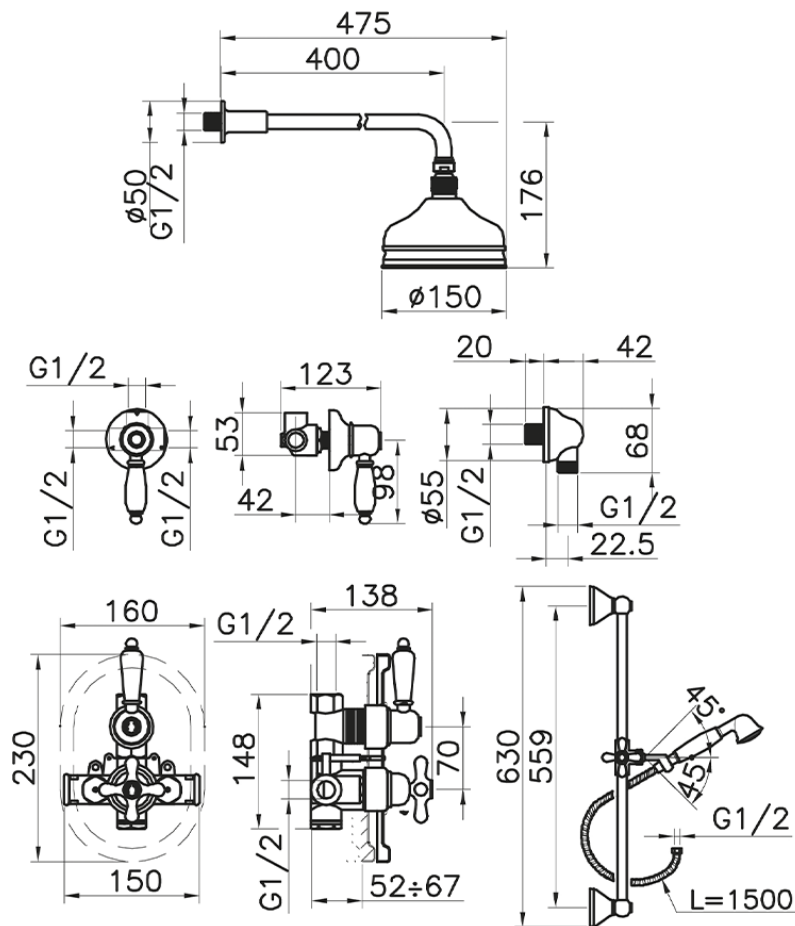

Concealed thermostatic shower mixer CROISSETTE_912.CS01H.

912.CS01H.

<https://en.huberitalia.com/concealed-thermostatic-shower-mixer-croisette-912-cs01h>

2026-06-26