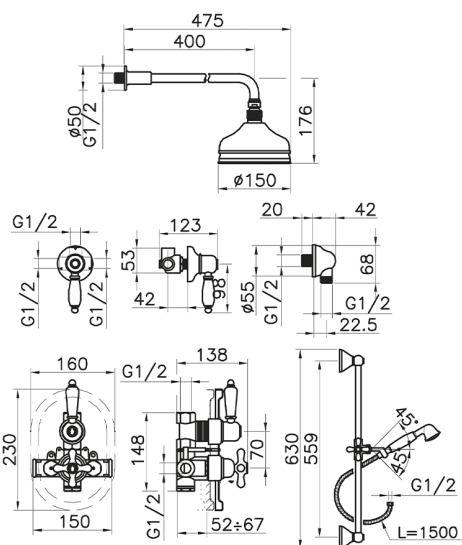

Concealed thermostatic shower mixer CROISETTE_912.CS01H.

MODEL **912.CS01H.**

Concealed thermostatic shower mixer, 1/2" concealed Thermostatic Mixer, 1/2" outlet stopvalve, 2-outlet diverter, 56 cm bar with sliding bracket, 400 mm shower arm with headshower, 150 mm Brass round headshower, 53 mm Brass classic one spray handshower, 1/2" wall elbow, 150 cm Brass flexible hose

AVAILABLE FINISHINGS

-  **AG** AG Antique Gold
-  **BA** BA Old Bronze
-  **CR** CR Chrome
-  **2W** 2W Brushed Gold

CHARACTERISTICS

Cartridge Spare Parts **24.04A.PP**

8x20 Plus P Thermostatic Valve

Installation **Concealed**