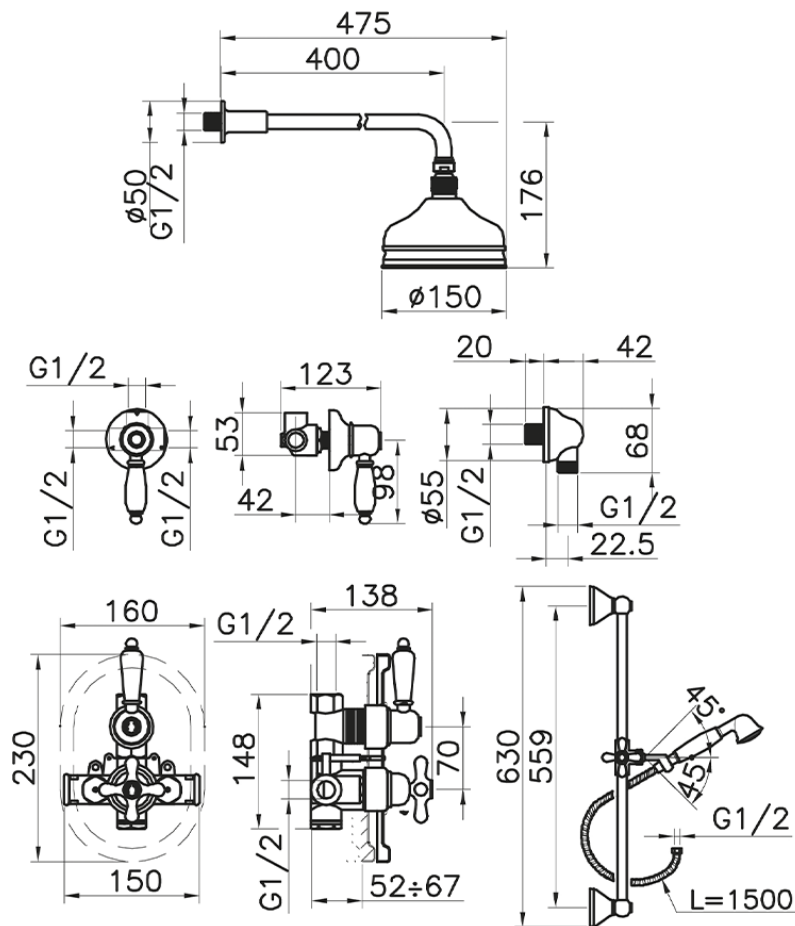

Concealed thermostatic shower mixer CROISETTE_912.CS01H.

912.CS01H.

<https://en.huberitalia.com/concealed-thermostatic-shower-mixer-croisette-912-cs01h>

2026-06-09