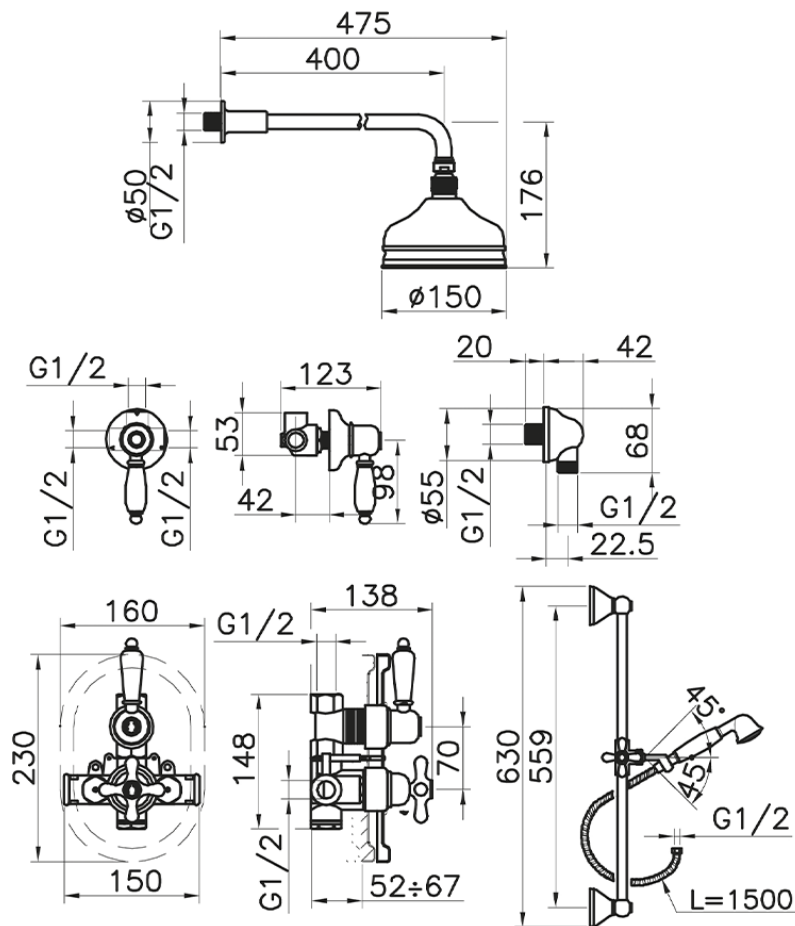

Concealed thermostatic shower mixer CROISETTE_912.CS01H.

912.CS01H.

<https://en.huberitalia.com/concealed-thermostatic-shower-mixer-croisette-912-cs01h>

2026-04-06