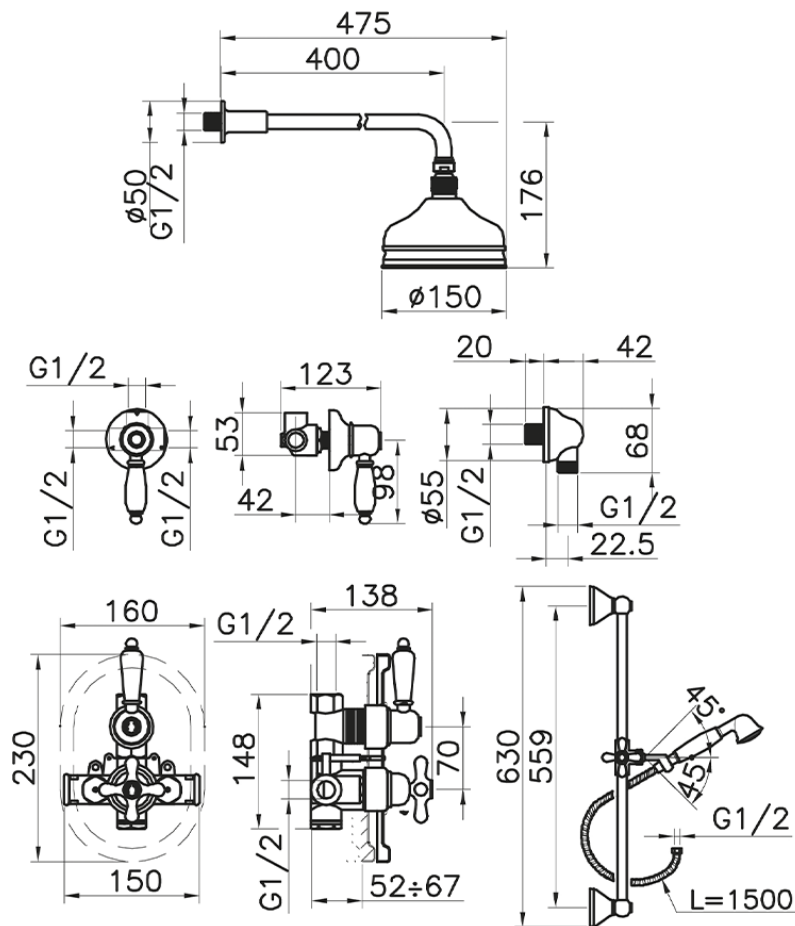

## Concealed thermostatic shower mixer CROISETTE\_912.CS01H.

912.CS01H.

<https://en.huberitalia.com/concealed-thermostatic-shower-mixer-croisette-912-cs01h>

2026-05-15