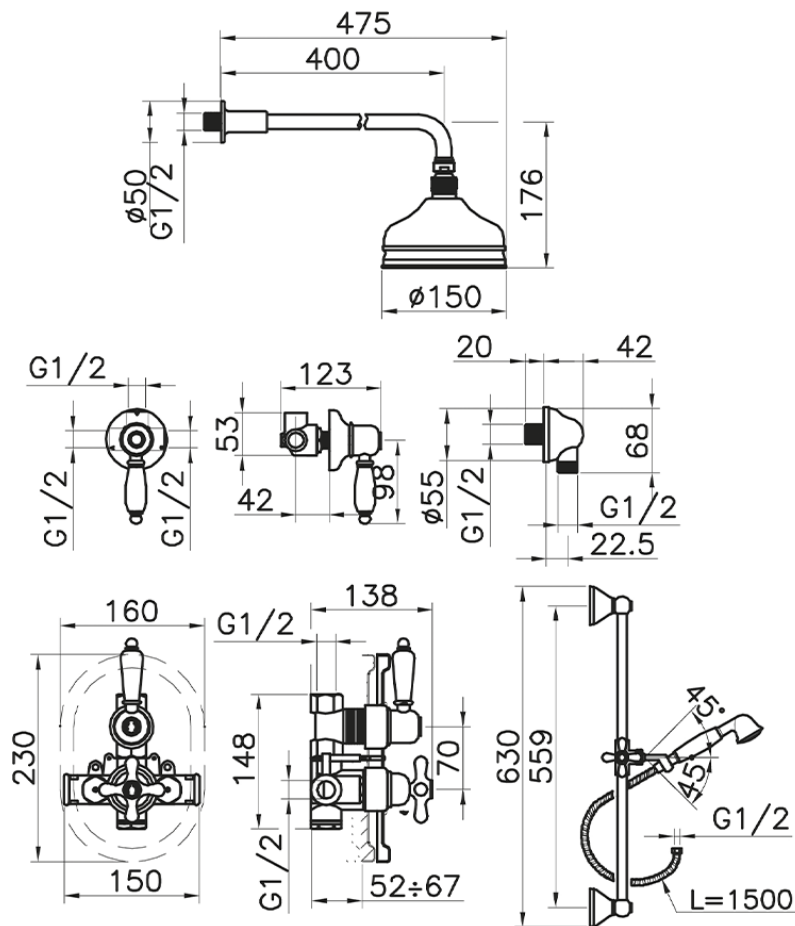

Concealed thermostatic shower mixer CROISETTE_912.CS01H.

912.CS01H.

<https://en.huberitalia.com/concealed-thermostatic-shower-mixer-croisette-912-cs01h>

2026-06-13