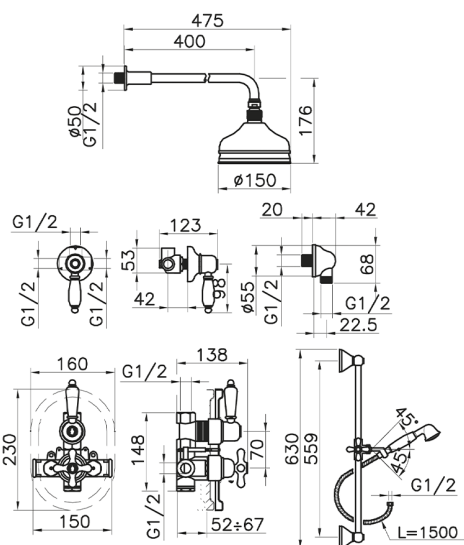

Concealed thermostatic shower mixer CROISETTE_912.CS01H.

MODEL **912.CS01H.**

Concealed thermostatic shower mixer, 1/2" concealed Thermostatic Mixer, 1/2" outlet stopvalve, 2-outlet diverter, 56 cm bar with sliding bracket, 400 mm shower arm with headshower, 150 mm Brass round headshower, 53 mm Brass classic one spray handshower, 1/2" wall elbow, 150 cm Brass flexible hose

AVAILABLE FINISHINGS

-  **AG** AG Antique Gold
-  **BA** BA Old Bronze
-  **CR** CR Chrome
-  **2W** 2W Brushed Gold

CHARACTERISTICS

Cartridge Spare Parts **24.04A.PP**

8x20 Plus P Thermostatic Valve

Installation **Concealed**