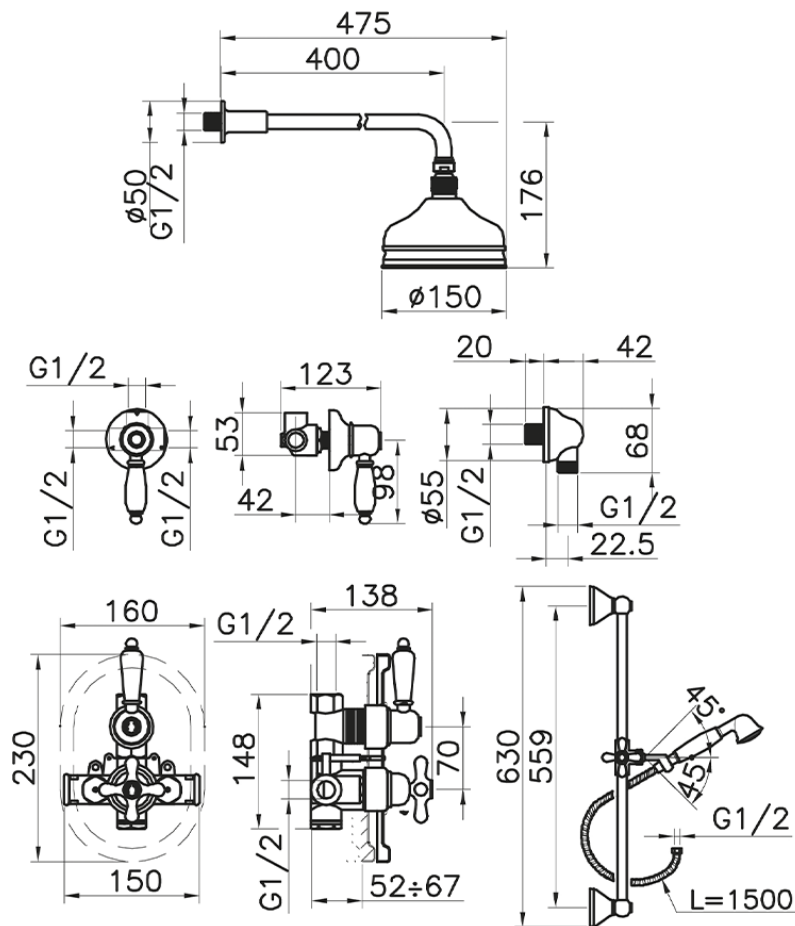

Concealed thermostatic shower mixer CROISETTE_912.CS01H.

912.CS01H.

<https://en.huberitalia.com/concealed-thermostatic-shower-mixer-croisette-912-cs01h>

2026-06-06