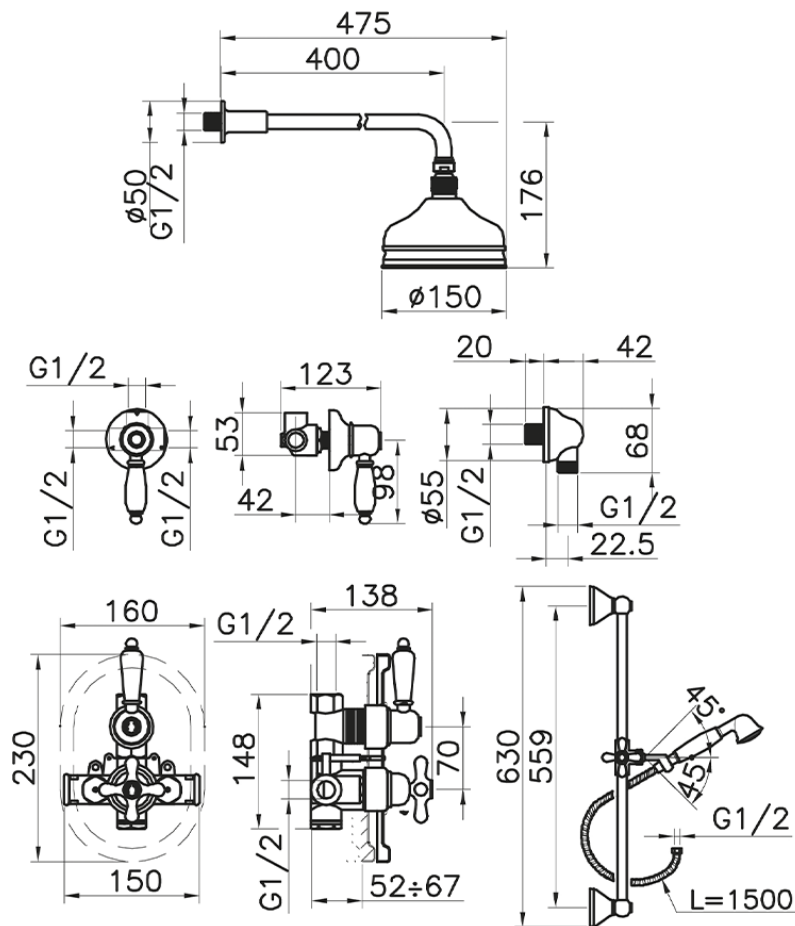

Concealed thermostatic shower mixer CROISETTE_912.CS01H.

912.CS01H.

<https://en.huberitalia.com/concealed-thermostatic-shower-mixer-croisette-912-cs01h>

2026-05-15