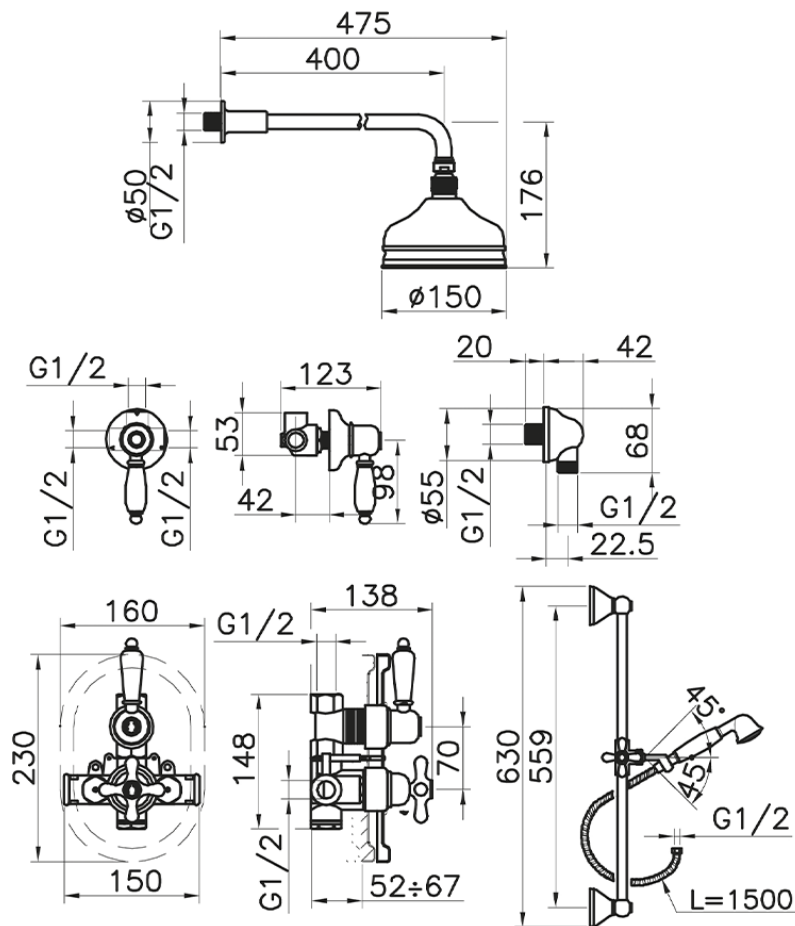

Concealed thermostatic shower mixer CROISETTE_912.CS01H.

912.CS01H.

<https://en.huberitalia.com/concealed-thermostatic-shower-mixer-croisette-912-cs01h>

2026-04-10