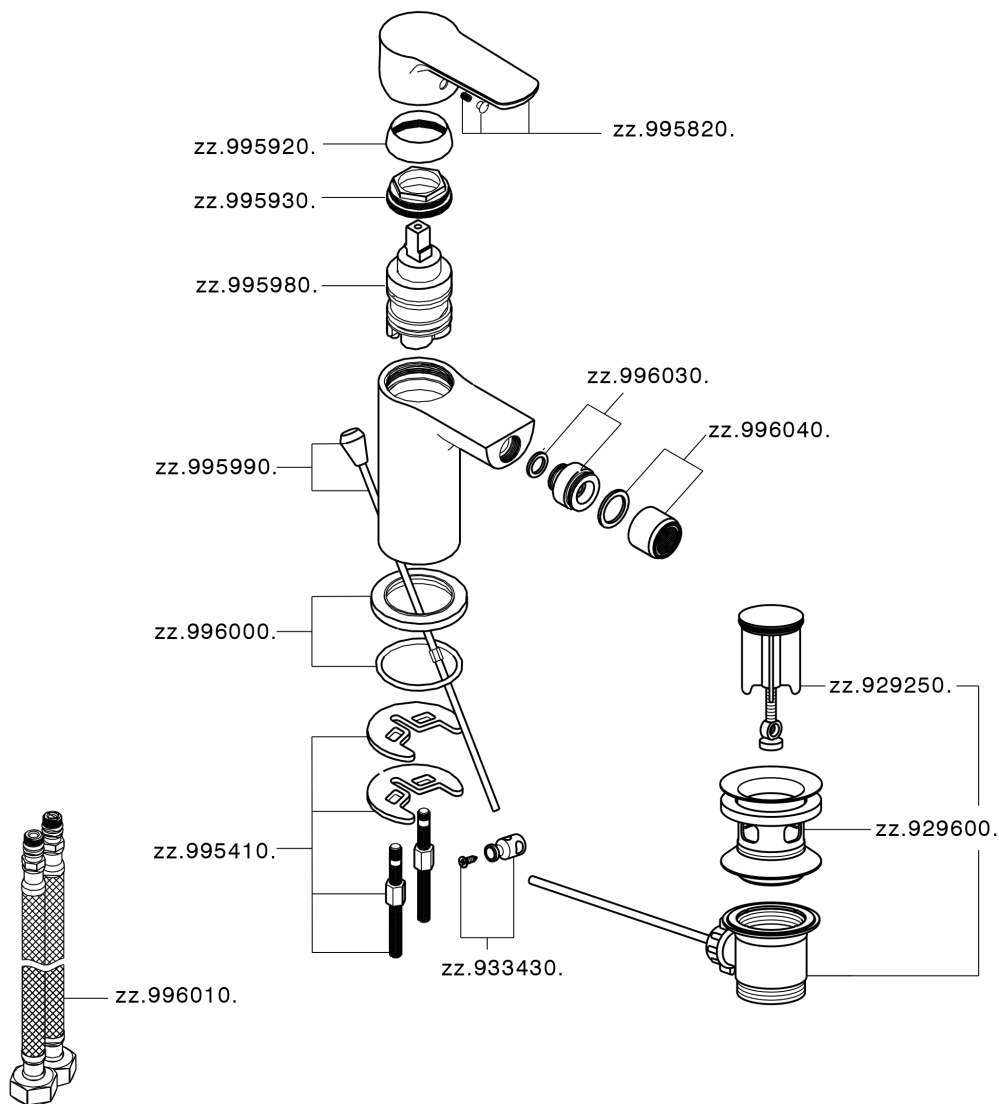

Single lever bidet mixer SATURNO_SN000554

SN000554

<https://en.huberitalia.com/single-lever-bidet-mixer-saturno-sn000554>

2026-04-09