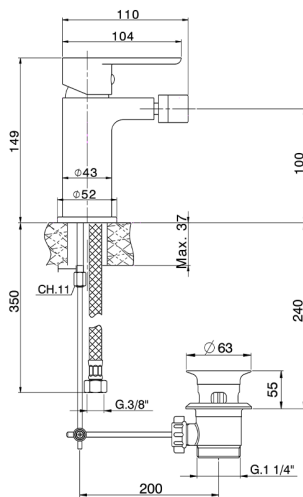

Single lever bidet mixer SATURNO_SN000554

MODEL **SN000554**

Single lever bidet mixer, with 1" 1/4 automatic pop-up waste, G.3/8" stainless steel flexible hoses

AVAILABLE FINISHINGS

21 21 Chrome

CHARACTERISTICS

Cartridge Spare Parts **ZZ99750000**

35 mm Cartridge

Single lever bidet mixer SATURNO_SN000554

SN000554

<https://en.huberitalia.com/single-lever-bidet-mixer-saturno-sn000554>

2026-06-27