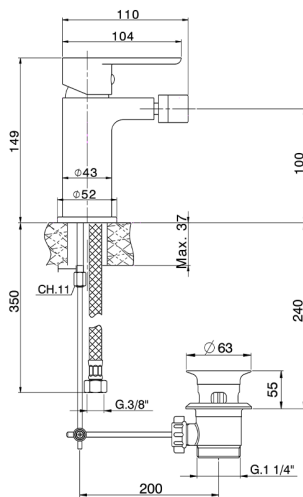

Single lever bidet mixer SATURNO_SN000554

MODEL **SN000554**

Single lever bidet mixer, with 1" 1/4 automatic pop-up waste, G.3/8" stainless steel flexible hoses

AVAILABLE FINISHINGS

21 21 Chrome

CHARACTERISTICS

Cartridge Spare Parts **ZZ99750000**

35 mm Cartridge

Single lever bidet mixer SATURNO_SN000554

SN000554

<https://en.huberitalia.com/single-lever-bidet-mixer-saturno-sn000554>

2026-04-06