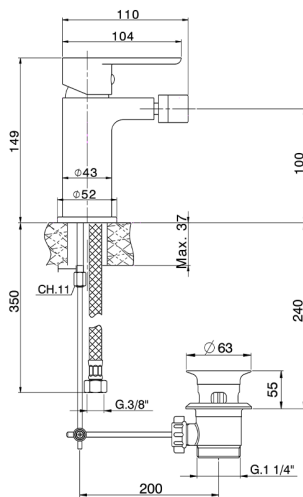

## Single lever bidet mixer SATURNO\_SN000554

MODEL **SN000554**

Single lever bidet mixer, with 1" 1/4 automatic pop-up waste, G.3/8" stainless steel flexible hoses

AVAILABLE FINISHINGS

**21** 21 Chrome

CHARACTERISTICS

Cartridge Spare Parts **ZZ99750000**

**35 mm Cartridge**

## Single lever bidet mixer SATURNO\_SN000554

SN000554

<https://en.huberitalia.com/single-lever-bidet-mixer-saturno-sn000554>

2026-04-09