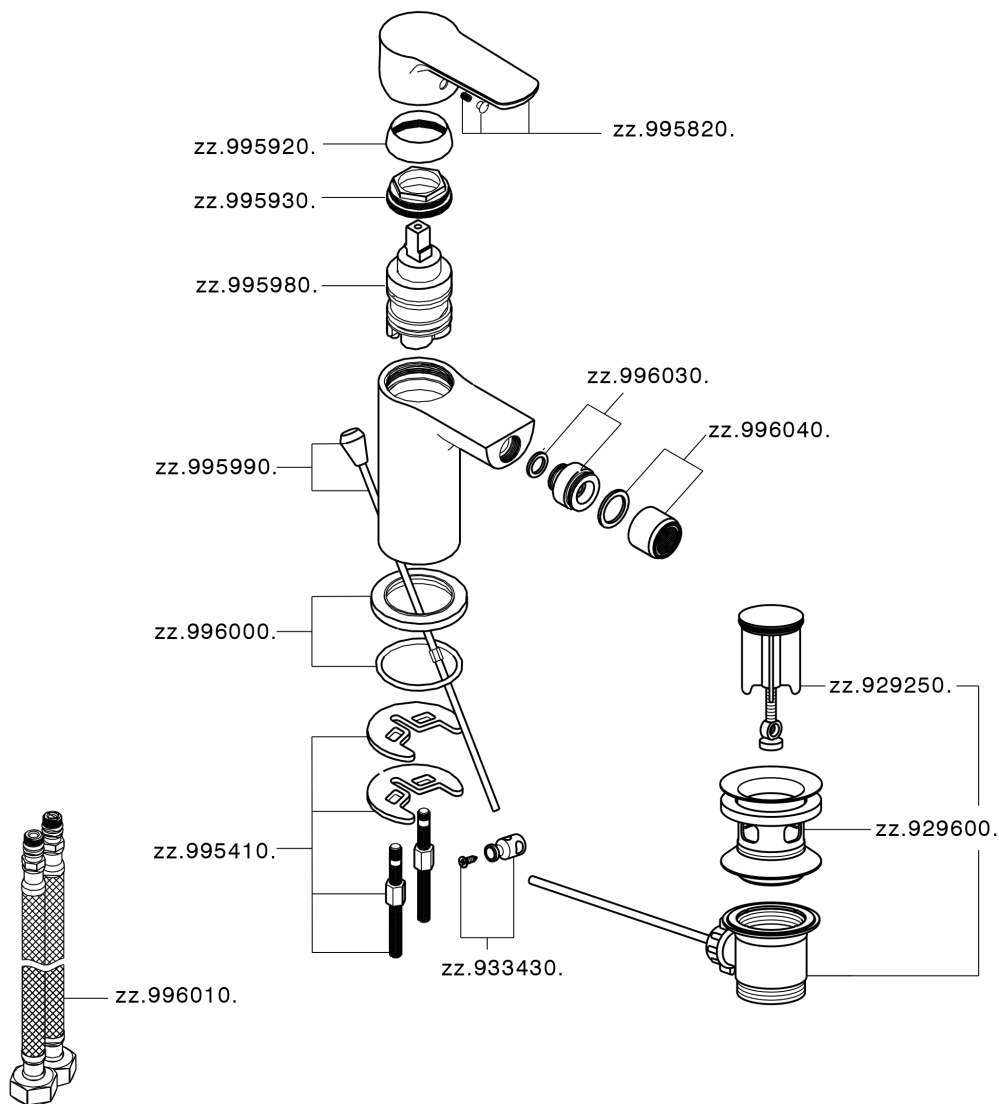

## Single lever bidet mixer SATURNO\_SN000554

MODEL **SN000554**

Single lever bidet mixer, with 1" 1/4 automatic pop-up waste, G.3/8" stainless steel flexible hoses

AVAILABLE FINISHINGS

**21** 21 Chrome

CHARACTERISTICS

Cartridge Spare Parts **ZZ99750000**

**35 mm Cartridge**

## Single lever bidet mixer SATURNO\_SN000554

SN000554

<https://en.huberitalia.com/single-lever-bidet-mixer-saturno-sn000554>

2026-04-09