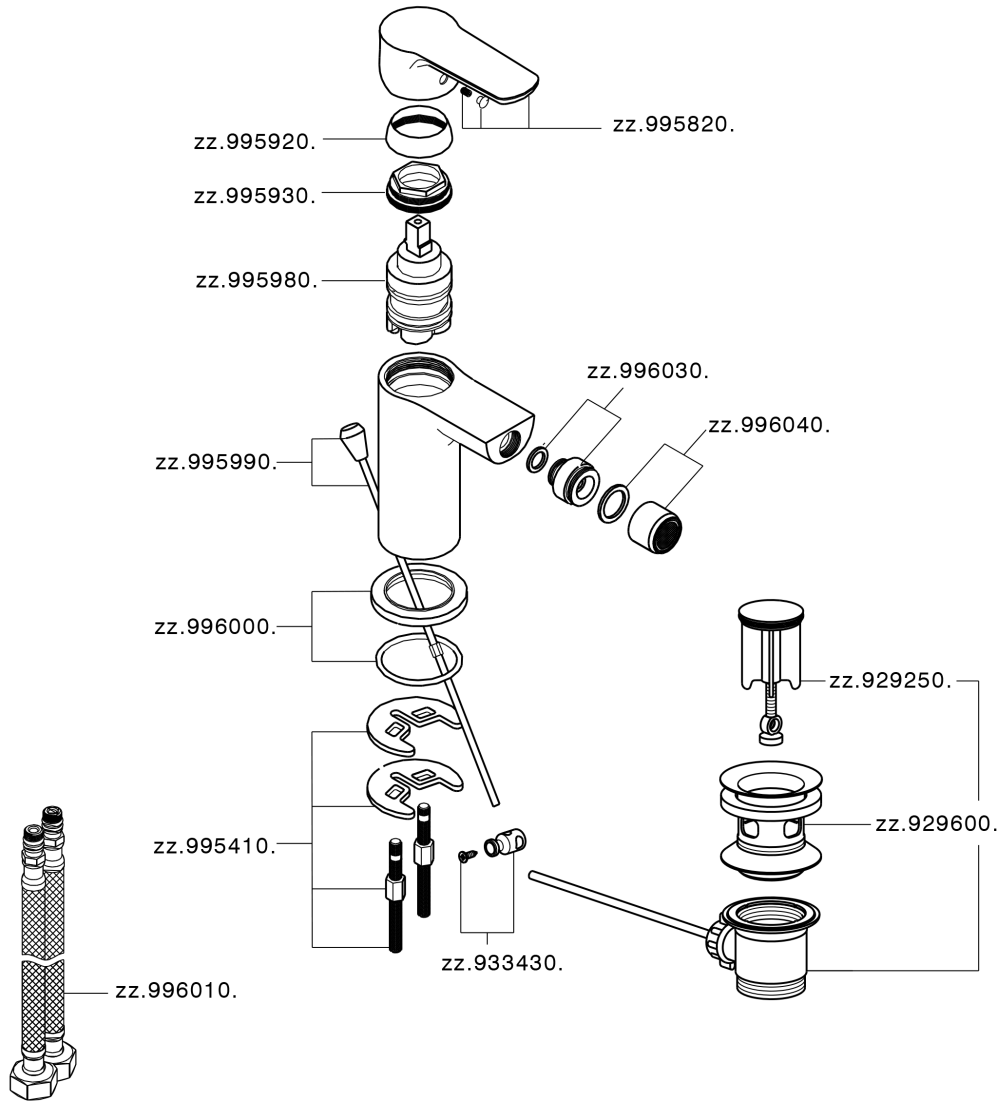

Single lever bidet mixer SATURNO_SN000554

MODEL **SN000554**

Single lever bidet mixer, with 1" 1/4 automatic pop-up waste, G.3/8" stainless steel flexible hoses

AVAILABLE FINISHINGS

21 21 Chrome

CHARACTERISTICS

Cartridge Spare Parts **ZZ99750000**

35 mm Cartridge

Single lever bidet mixer SATURNO_SN000554

SN000554

<https://en.huberitalia.com/single-lever-bidet-mixer-saturno-sn000554>

2026-04-06