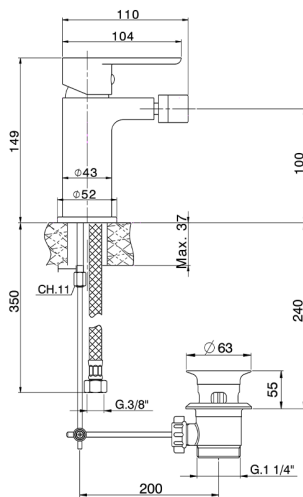

Single lever bidet mixer SATURNO_SN000554

MODEL **SN000554**

Single lever bidet mixer, with 1" 1/4 automatic pop-up waste, G.3/8" stainless steel flexible hoses

AVAILABLE FINISHINGS

21 21 Chrome

CHARACTERISTICS

Cartridge Spare Parts **ZZ99750000**

35 mm Cartridge

Single lever bidet mixer SATURNO_SN000554

SN000554

<https://en.huberitalia.com/single-lever-bidet-mixer-saturno-sn000554>

2026-06-06