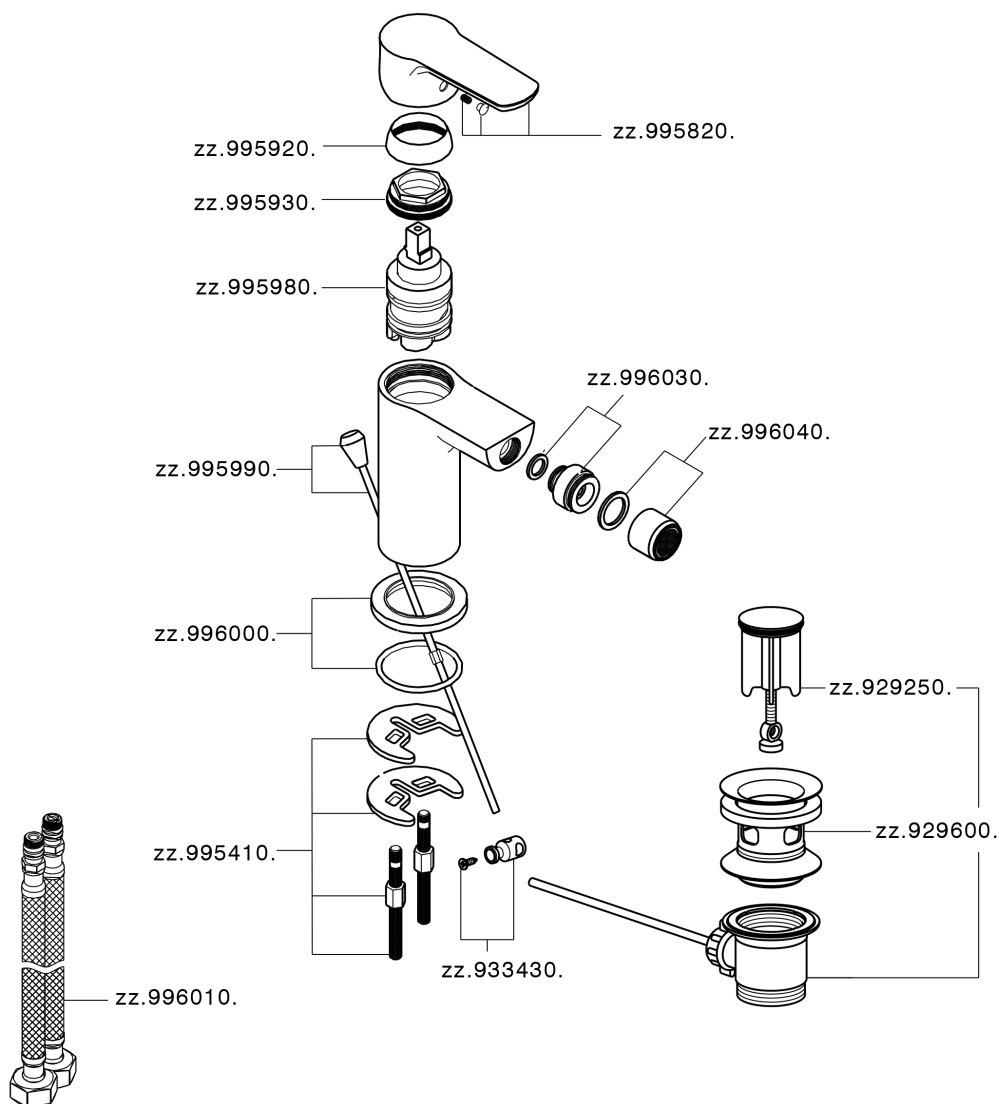

Single lever bidet mixer SATURNO_SN000554

MODEL **SN000554**

Single lever bidet mixer, with 1" 1/4 automatic pop-up waste, G.3/8" stainless steel flexible hoses

AVAILABLE FINISHINGS

21 21 Chrome

CHARACTERISTICS

Cartridge Spare Parts **ZZ99750000**

35 mm Cartridge

Single lever bidet mixer SATURNO_SN000554

SN000554

<https://en.huberitalia.com/single-lever-bidet-mixer-saturno-sn000554>

2026-06-06