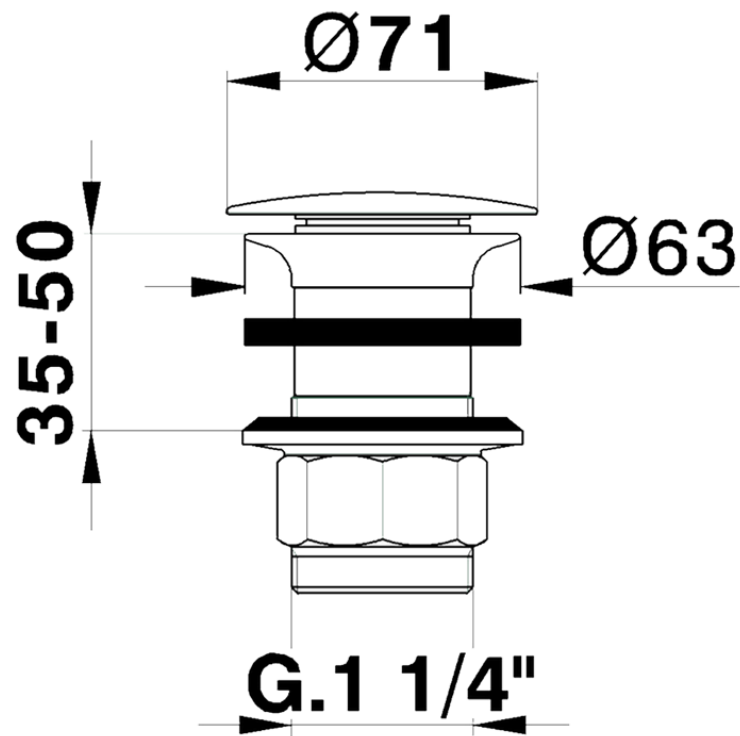

1" 1/4 waste for basin mixer COMPONENTS_ZB001610

ZB001610

<https://en.huberitalia.com/1-1-4-waste-for-basin-mixer-components-zb001610>

2025-04-23