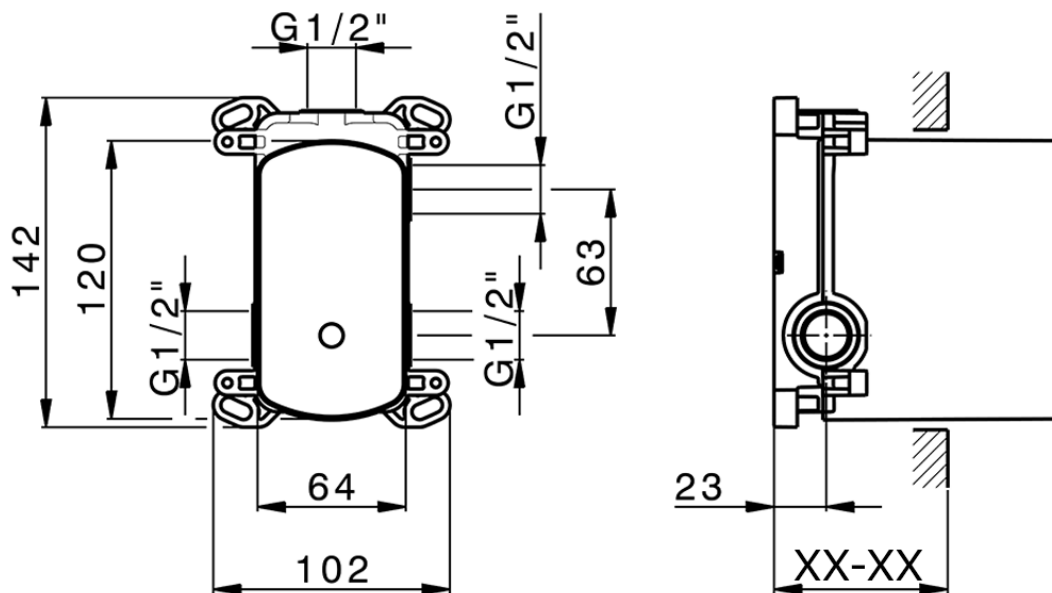

Concealed single lever bath-shower mixer Easy-Box CONCEALED_ZB000230

Piastra/Plate/Plaque/Platte/Placa

2-3mm: XX 65-85

10mm: XX 60-80