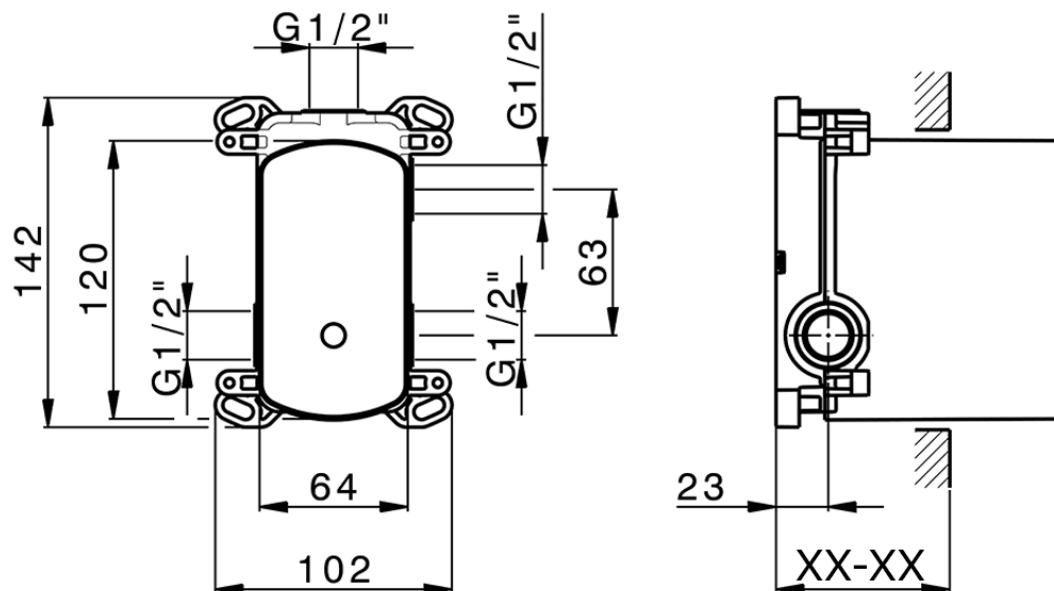

Concealed single lever bath-shower mixer Easy-Box CONCEALED_ZB000230

Piastra/Plate/Plaque/Platte/Placa

2-3mm: XX 65-85

10mm: XX 60-80