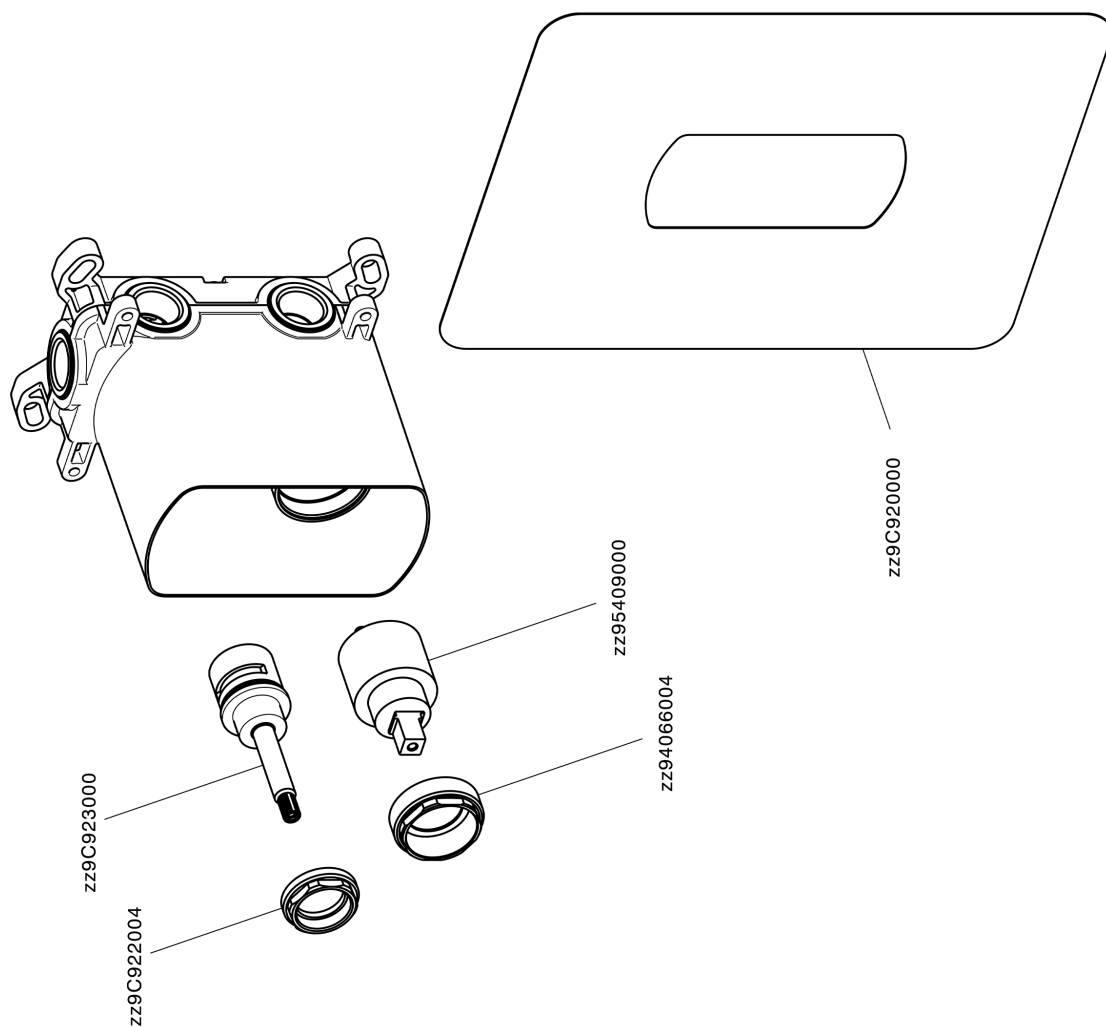

Concealed single lever bath-shower mixer Easy-Box CONCEALED_ZB000230

ZB000230

<https://en.huberitalia.com/concealed-single-lever-bath-shower-mixer-easy-box-concealed-zb000230>

2026-06-06