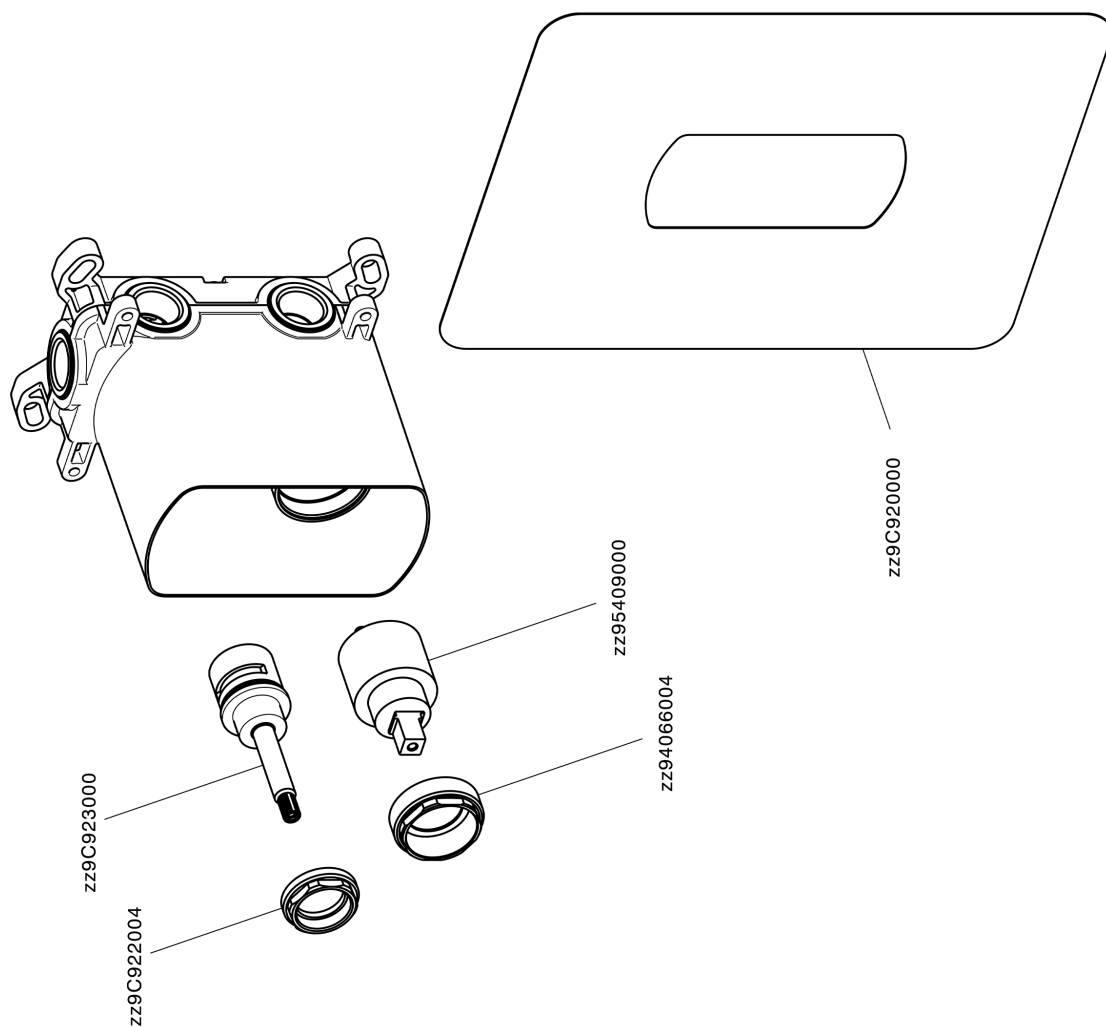

Concealed single lever bath-shower mixer Easy-Box CONCEALED_ZB000230

ZB000230

<https://en.huberitalia.com/concealed-single-lever-bath-shower-mixer-easy-box-concealed-zb000230>

2026-04-06