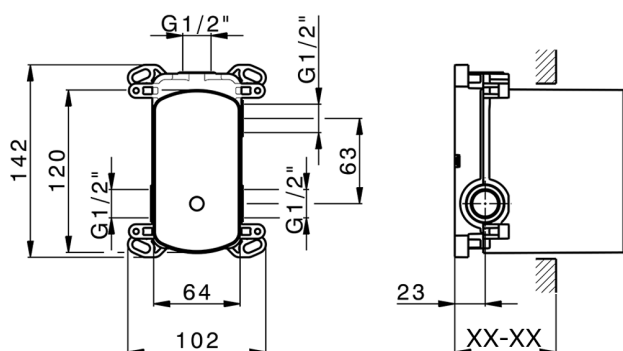

Concealed single lever bath-shower mixer Easy-Box CONCEALED_ZB000230

MODEL **ZB000230**

Concealed single lever bath-shower mixer Easy-Box, 2-Way rotating diverter, without trim kit, with protection guard box

AVAILABLE FINISHINGS

04 04 Without finishing

CHARACTERISTICS

Installation	Concealed
Cartridge Spare Parts	ZZ92909000
35 mm Cartridge	
Concealed	1

Piastra/Plate/Plaque/Platte/Placa

2-3mm: XX 65-85

10mm: XX 60-80

Concealed single lever bath-shower mixer Easy-Box CONCEALED_ZB000230

ZB000230

<https://en.huberitalia.com/concealed-single-lever-bath-shower-mixer-easy-box-concealed-zb000230>

2026-04-06