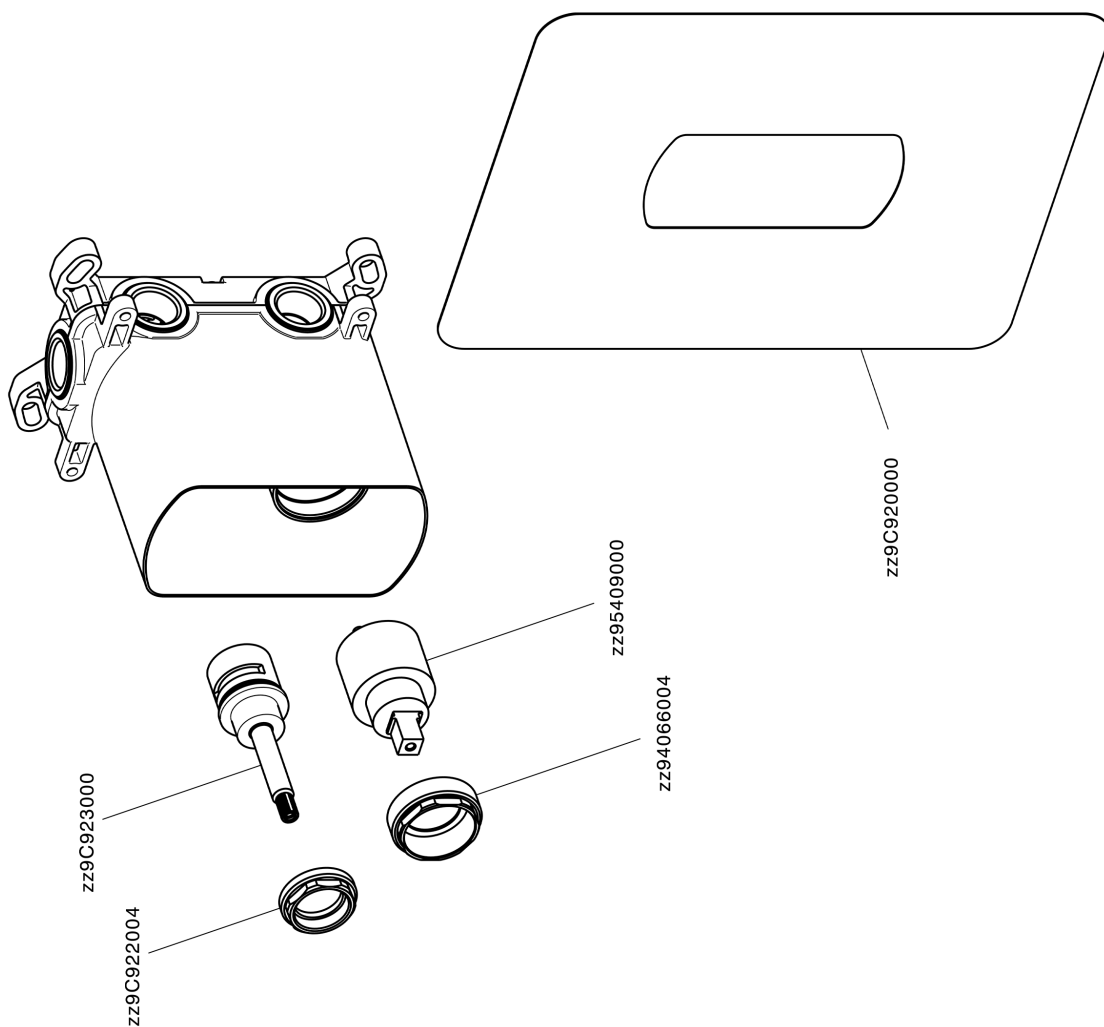

Concealed single lever bath-shower mixer Easy-Box CONCEALED_ZB000230

MODEL **ZB000230**

Concealed single lever bath-shower mixer Easy-Box, 2-Way rotating diverter, without trim kit, with protection guard box

AVAILABLE FINISHINGS

04 04 Without finishing

CHARACTERISTICS

Installation	Concealed
Cartridge Spare Parts	ZZ92909000
35 mm Cartridge	
Concealed	1

Piastra/Plate/Plaque/Platte/Placa

2-3mm: XX 65-85

10mm: XX 60-80

Concealed single lever bath-shower mixer Easy-Box CONCEALED_ZB000230

ZB000230

<https://en.huberitalia.com/concealed-single-lever-bath-shower-mixer-easy-box-concealed-zb000230>

2026-04-06