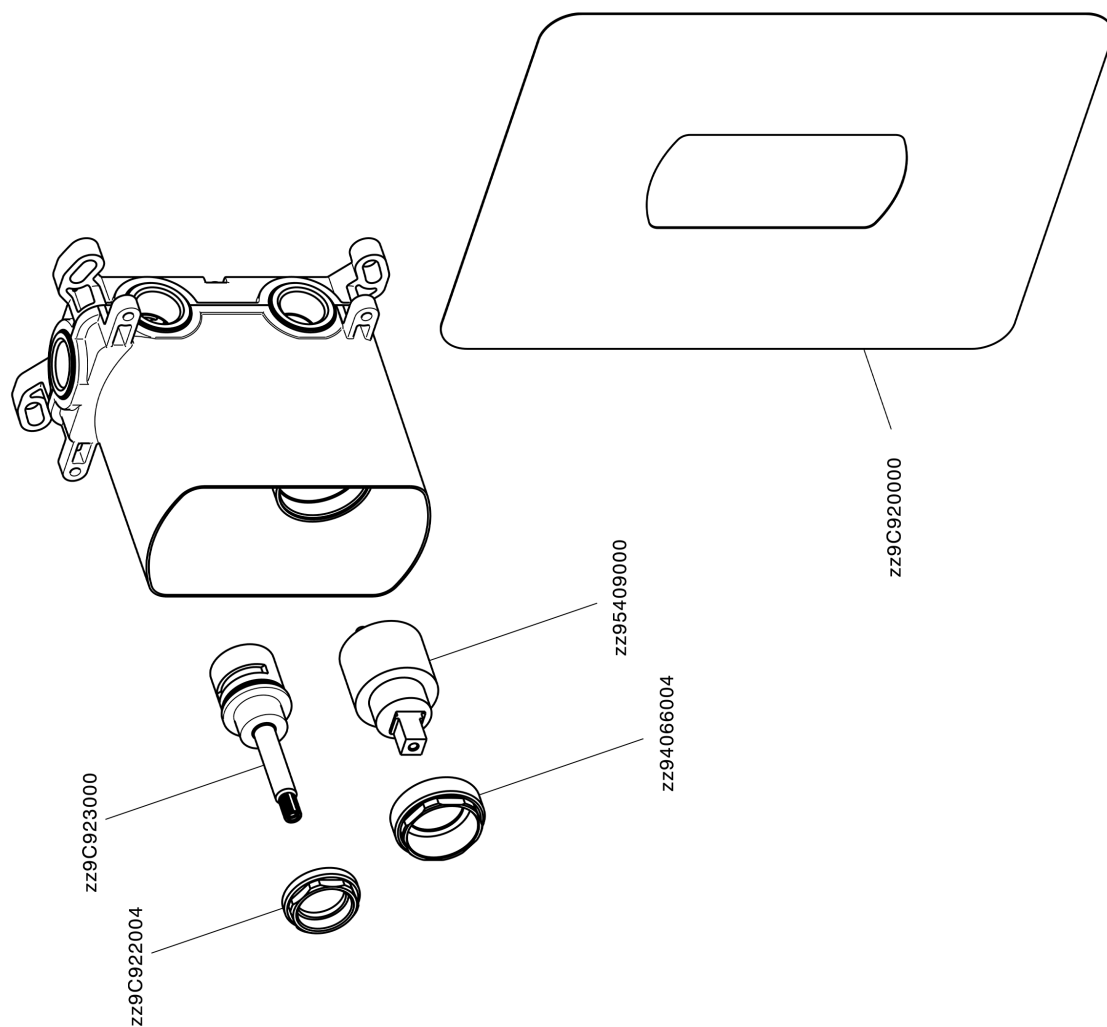

Concealed single lever bath-shower mixer Easy-Box CONCEALED_ZB000230

MODEL **ZB000230**

Concealed single lever bath-shower mixer Easy-Box, 2-Way rotating diverter, without trim kit, with protection guard box

AVAILABLE FINISHINGS

04 04 Without finishing

CHARACTERISTICS

Installation	Concealed
Cartridge Spare Parts	ZZ92909000
35 mm Cartridge	
Concealed	1

Piastra/Plate/Plaque/Platte/Placa

2-3mm: XX 65-85

10mm: XX 60-80

Concealed single lever bath-shower mixer Easy-Box CONCEALED_ZB000230

ZB000230

<https://en.huberitalia.com/concealed-single-lever-bath-shower-mixer-easy-box-concealed-zb000230>

2026-05-17