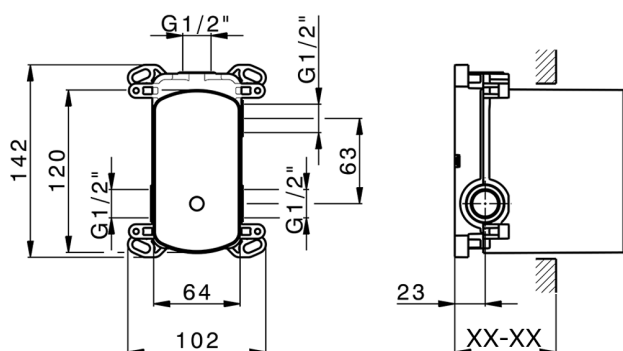

Concealed single lever bath-shower mixer Easy-Box CONCEALED_ZB000230

MODEL **ZB000230**

Concealed single lever bath-shower mixer Easy-Box, 2-Way rotating diverter, without trim kit, with protection guard box

AVAILABLE FINISHINGS

04 04 Without finishing

CHARACTERISTICS

Installation	Concealed
Cartridge Spare Parts	ZZ92909000
35 mm Cartridge	
Concealed	1

Piastra/Plate/Plaque/Platte/Placa

2-3mm: XX 65-85

10mm: XX 60-80

Concealed single lever bath-shower mixer Easy-Box CONCEALED_ZB000230

ZB000230

<https://en.huberitalia.com/concealed-single-lever-bath-shower-mixer-easy-box-concealed-zb000230>

2026-06-26