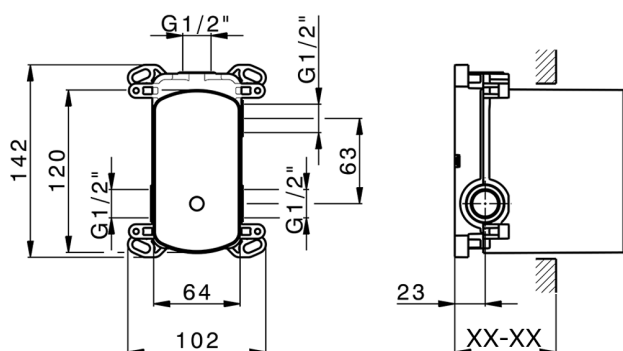

Concealed single lever bath-shower mixer Easy-Box CONCEALED_ZB000230

MODEL **ZB000230**

Concealed single lever bath-shower mixer Easy-Box, 2-Way rotating diverter, without trim kit, with protection guard box

AVAILABLE FINISHINGS

04 04 Without finishing

CHARACTERISTICS

Installation	Concealed
Cartridge Spare Parts	ZZ92909000
35 mm Cartridge	
Concealed	1

Piastra/Plate/Plaque/Platte/Placa

2-3mm: XX 65-85

10mm: XX 60-80

Concealed single lever bath-shower mixer Easy-Box CONCEALED_ZB000230

ZB000230

<https://en.huberitalia.com/concealed-single-lever-bath-shower-mixer-easy-box-concealed-zb000230>

2026-04-26