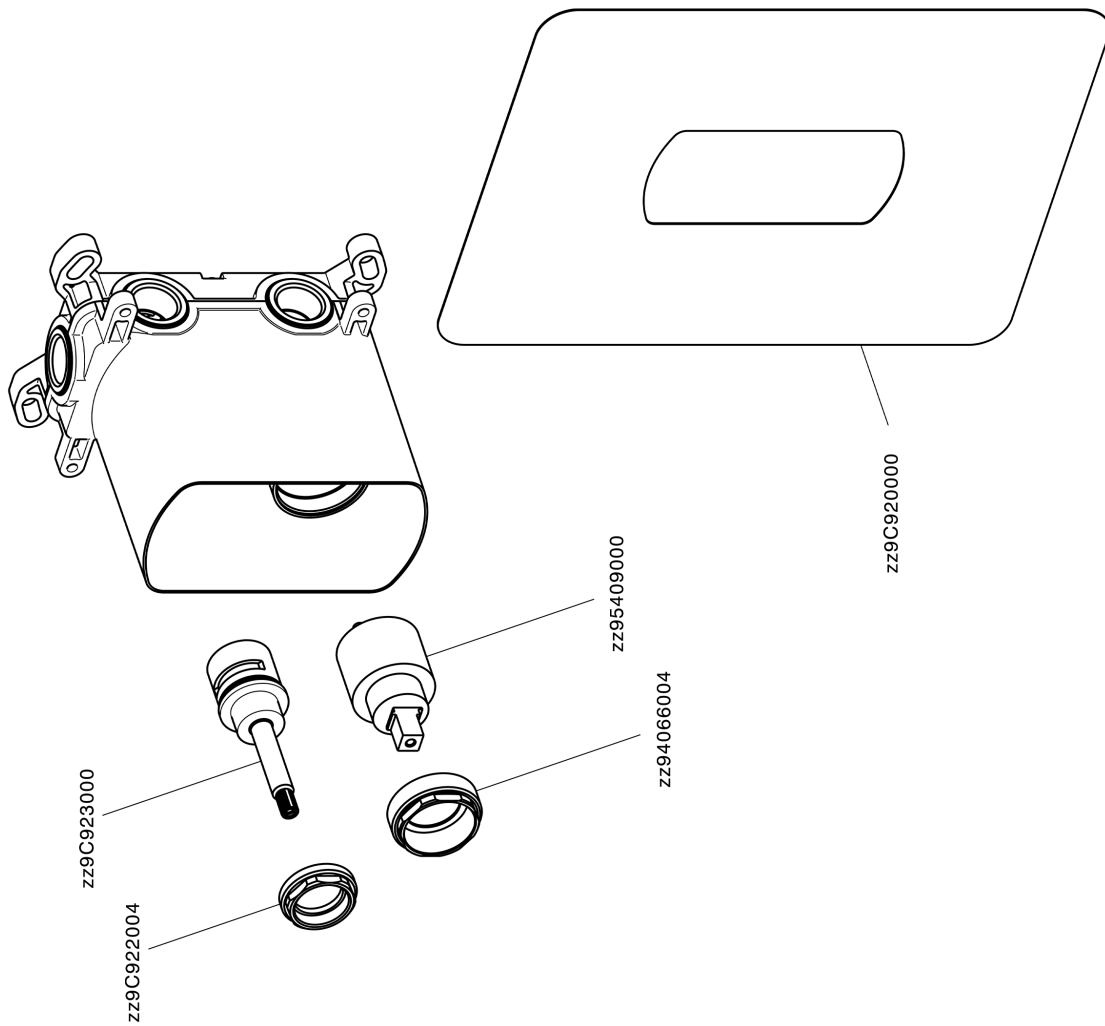

Concealed single lever bath-shower mixer Easy-Box CONCEALED_ZB000230

MODEL **ZB000230**

Concealed single lever bath-shower mixer Easy-Box, 2-Way rotating diverter, without trim kit, with protection guard box

AVAILABLE FINISHINGS

04 04 Without finishing

CHARACTERISTICS

Installation	Concealed
Cartridge Spare Parts	ZZ92909000
35 mm Cartridge	
Concealed	1

Piastra/Plate/Plaque/Platte/Placa

2-3mm: XX 65-85

10mm: XX 60-80

Concealed single lever bath-shower mixer Easy-Box CONCEALED_ZB000230

ZB000230

<https://en.huberitalia.com/concealed-single-lever-bath-shower-mixer-easy-box-concealed-zb000230>

2026-06-26