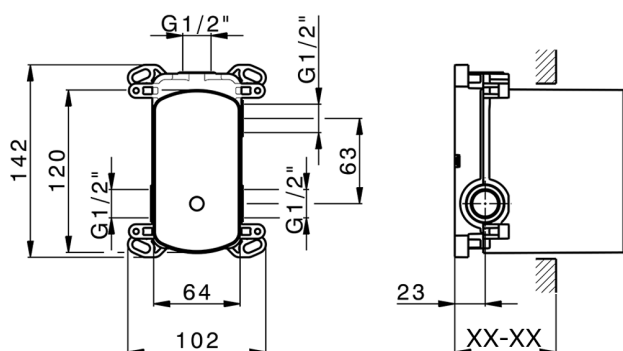

Concealed single lever bath-shower mixer Easy-Box CONCEALED_ZB000230

MODEL **ZB000230**

Concealed single lever bath-shower mixer Easy-Box, 2-Way rotating diverter, without trim kit, with protection guard box

AVAILABLE FINISHINGS

04 04 Without finishing

CHARACTERISTICS

Installation	Concealed
Cartridge Spare Parts	ZZ92909000
35 mm Cartridge	
Concealed	1

Piastra/Plate/Plaque/Platte/Placa

2-3mm: XX 65-85

10mm: XX 60-80

Concealed single lever bath-shower mixer Easy-Box CONCEALED_ZB000230

ZB000230

<https://en.huberitalia.com/concealed-single-lever-bath-shower-mixer-easy-box-concealed-zb000230>

2026-05-17