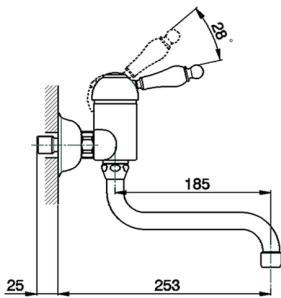

Exposed single lever sink mixer KITCHEN_CM000400

MODEL **CM000400**

Exposed single lever sink mixer, swivel spout

AVAILABLE FINISHINGS

-  **21** 21 Chrome
-  **26** 26 Old Copper
-  **27** 27 Old Bronze
-  **2A** 2A Satin Brushed Nickel

CHARACTERISTICS

Cartridge Spare Parts **ZZ92909000**

43 mm Cartridge

2026-04-08