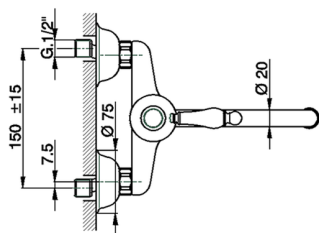

Exposed single lever sink mixer KITCHEN_CM000400

MODEL **CM000400**

Exposed single lever sink mixer, swivel spout

AVAILABLE FINISHINGS

-  **21** 21 Chrome
-  **26** 26 Old Copper
-  **27** 27 Old Bronze
-  **2A** 2A Satin Brushed Nickel

CHARACTERISTICS

Cartridge Spare Parts **ZZ92909000**

43 mm Cartridge

2026-06-23