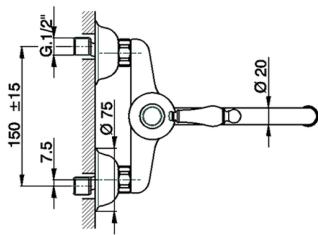

Exposed single lever sink mixer KITCHEN_CM000400

MODEL **CM000400**

Exposed single lever sink mixer, swivel spout

AVAILABLE FINISHINGS

-  **21** 21 Chrome
-  **26** 26 Old Copper
-  **27** 27 Old Bronze
-  **2A** 2A Satin Brushed Nickel

CHARACTERISTICS

Cartridge Spare Parts **ZZ92909000**

43 mm Cartridge

2026-04-08