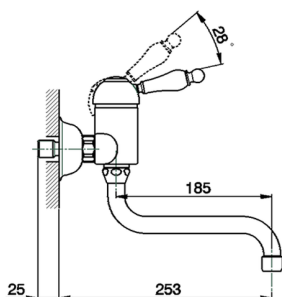

Exposed single lever sink mixer KITCHEN_CM000400

MODEL **CM000400**

Exposed single lever sink mixer, swivel spout

AVAILABLE FINISHINGS

-  **21** 21 Chrome
-  **26** 26 Old Copper
-  **27** 27 Old Bronze
-  **2A** 2A Satin Brushed Nickel

CHARACTERISTICS

Cartridge Spare Parts **ZZ92909000**

43 mm Cartridge

2026-06-23