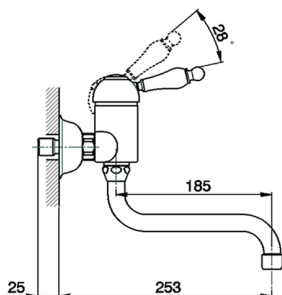

Exposed single lever sink mixer KITCHEN_CM000400

MODEL **CM000400**

Exposed single lever sink mixer, swivel spout

AVAILABLE FINISHINGS

-  **21** 21 Chrome
-  **26** 26 Old Copper
-  **27** 27 Old Bronze
-  **2A** 2A Satin Brushed Nickel

CHARACTERISTICS

Cartridge Spare Parts **ZZ92909000**

43 mm Cartridge

2026-06-23