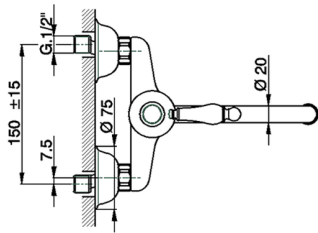

## Exposed single lever sink mixer KITCHEN\_CM000400

MODEL **CM000400**

Exposed single lever sink mixer, swivel spout

### CHARACTERISTICS

Cartridge Spare Parts **ZZ92909000**

**43 mm Cartridge**

2026-05-25