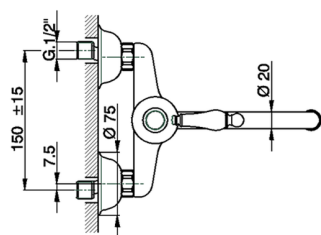

Exposed single lever sink mixer KITCHEN_CM000400

MODEL **CM000400**

Exposed single lever sink mixer, swivel spout

AVAILABLE FINISHINGS

-  **21** 21 Chrome
-  **26** 26 Old Copper
-  **27** 27 Old Bronze
-  **2A** 2A Satin Brushed Nickel

CHARACTERISTICS

Cartridge Spare Parts **ZZ92909000**

43 mm Cartridge

2026-06-23