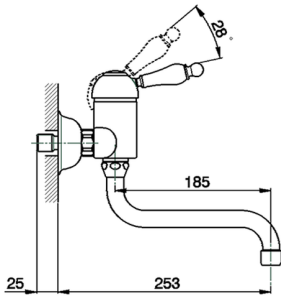

## Exposed single lever sink mixer KITCHEN\_CM000400

MODEL **CM000400**

Exposed single lever sink mixer, swivel spout

### CHARACTERISTICS

Cartridge Spare Parts **ZZ92909000**

**43 mm Cartridge**

2026-05-25