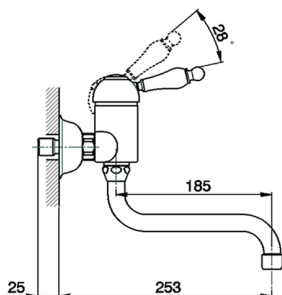

## Exposed single lever sink mixer KITCHEN\_CM000400

MODEL **CM000400**

Exposed single lever sink mixer, swivel spout

### CHARACTERISTICS

Cartridge Spare Parts **ZZ92909000**

**43 mm Cartridge**

2026-04-06