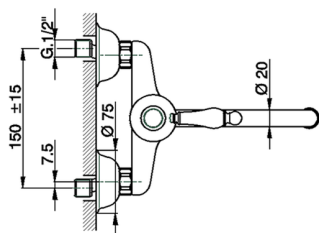

## Exposed single lever sink mixer KITCHEN\_CM000400

MODEL **CM000400**

Exposed single lever sink mixer, swivel spout

### CHARACTERISTICS

Cartridge Spare Parts **ZZ92909000**

**43 mm Cartridge**

2026-04-06