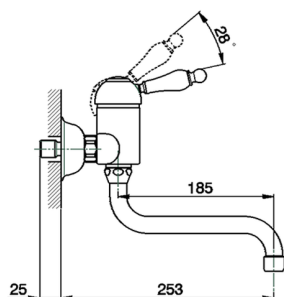

## Exposed single lever sink mixer KITCHEN\_CM000400

MODEL **CM000400**

Exposed single lever sink mixer, swivel spout

### CHARACTERISTICS

Cartridge Spare Parts **ZZ92909000**

**43 mm Cartridge**

2026-06-27