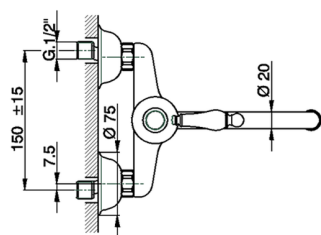

## Exposed single lever sink mixer KITCHEN\_CM000400

MODEL **CM000400**

Exposed single lever sink mixer, swivel spout

### CHARACTERISTICS

Cartridge Spare Parts **ZZ92909000**

**43 mm Cartridge**

2026-06-27