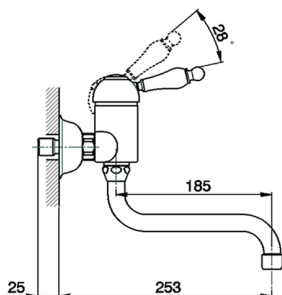

Exposed single lever sink mixer KITCHEN_CM000400

MODEL **CM000400**

Exposed single lever sink mixer, swivel spout

AVAILABLE FINISHINGS

-  **21** 21 Chrome
-  **26** 26 Old Copper
-  **27** 27 Old Bronze
-  **2A** 2A Satin Brushed Nickel

CHARACTERISTICS

Cartridge Spare Parts **ZZ92909000**

43 mm Cartridge

2026-04-09