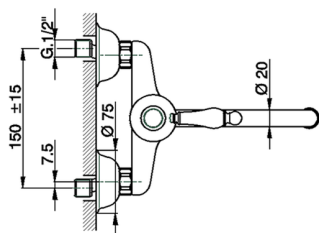

Exposed single lever sink mixer KITCHEN_CM000400

MODEL **CM000400**

Exposed single lever sink mixer, swivel spout

AVAILABLE FINISHINGS

-  **21** 21 Chrome
-  **26** 26 Old Copper
-  **27** 27 Old Bronze
-  **2A** 2A Satin Brushed Nickel

CHARACTERISTICS

Cartridge Spare Parts **ZZ92909000**

43 mm Cartridge

2026-04-09