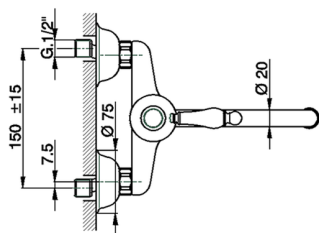

Exposed single lever sink mixer KITCHEN_CM000400

MODEL **CM000400**

Exposed single lever sink mixer, swivel spout

AVAILABLE FINISHINGS

-  **21** 21 Chrome
-  **26** 26 Old Copper
-  **27** 27 Old Bronze
-  **2A** 2A Satin Brushed Nickel

CHARACTERISTICS

Cartridge Spare Parts **ZZ92909000**

43 mm Cartridge

2026-05-01