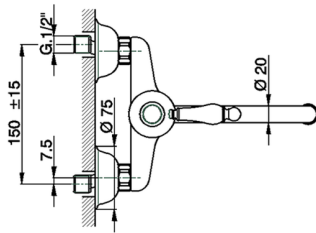

Exposed single lever sink mixer KITCHEN_CM000400

MODEL **CM000400**

Exposed single lever sink mixer, swivel spout

AVAILABLE FINISHINGS

-  **21** 21 Chrome
-  **26** 26 Old Copper
-  **27** 27 Old Bronze
-  **2A** 2A Satin Brushed Nickel

CHARACTERISTICS

Cartridge Spare Parts **ZZ92909000**

43 mm Cartridge

2026-04-08