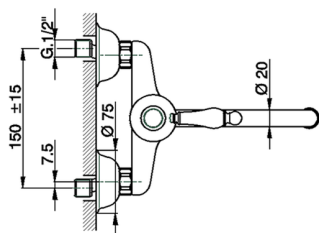

## Exposed single lever sink mixer KITCHEN\_CM000400

MODEL **CM000400**

Exposed single lever sink mixer, swivel spout

### CHARACTERISTICS

Cartridge Spare Parts **ZZ92909000**

**43 mm Cartridge**

2026-05-25