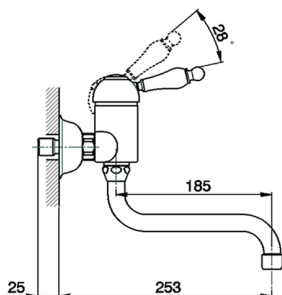

Exposed single lever sink mixer KITCHEN_CM000400

MODEL **CM000400**

Exposed single lever sink mixer, swivel spout

AVAILABLE FINISHINGS

-  **21** 21 Chrome
-  **26** 26 Old Copper
-  **27** 27 Old Bronze
-  **2A** 2A Satin Brushed Nickel

CHARACTERISTICS

Cartridge Spare Parts **ZZ92909000**

43 mm Cartridge

2026-05-01