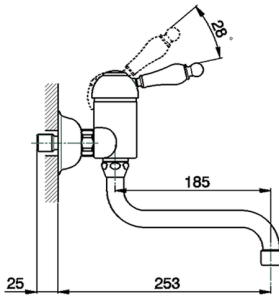

Exposed single lever sink mixer KITCHEN_CM000400

MODEL **CM000400**

Exposed single lever sink mixer, swivel spout

AVAILABLE FINISHINGS

-  **21** 21 Chrome
-  **26** 26 Old Copper
-  **27** 27 Old Bronze
-  **2A** 2A Satin Brushed Nickel

CHARACTERISTICS

Cartridge Spare Parts **ZZ92909000**

43 mm Cartridge

2026-04-08