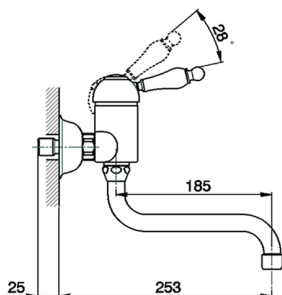

## Exposed single lever sink mixer KITCHEN\_CM000400

MODEL **CM000400**

Exposed single lever sink mixer, swivel spout

### CHARACTERISTICS

Cartridge Spare Parts **ZZ92909000**

**43 mm Cartridge**

2026-05-25