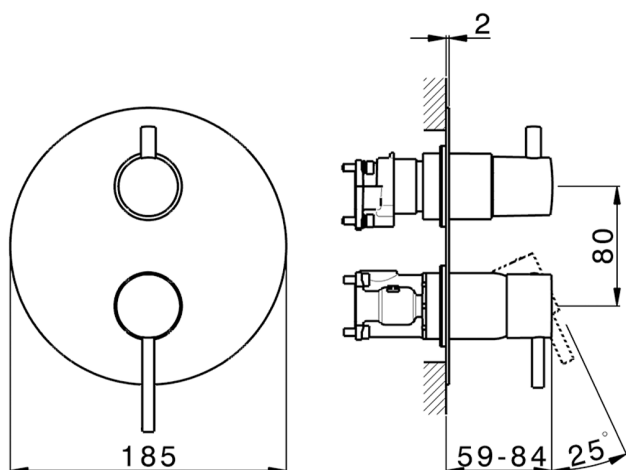

Exposed part for Single Lever One Box Valve ONE BOX_K20BM030

MODEL **K20BM030**

Exposed part for Single Lever One Box Valve, with 2-3 outlet diverter, Minimum depth of installation: 67 mm, without concealed part, for items ZB00B030-ZB00B031

AVAILABLE FINISHINGS

-  **21** 21 Chrome
-  **26** 26 Old Copper
-  **2F** 2F Brushed Nickel
-  **2W** 2W Brushed Gold
-  **40** 40 Matt Black
-  **4Q** 4Q Matt White

CHARACTERISTICS

Cartridge Spare Parts **ZZ97179000**

35 mm Cartridge

Installation **Concealed**

Required concealed parts **ZB00B031**

ZB00B030

One Box Universal Concealed Part ONE BOX_ZB00B031

MODEL **ZB00B031**

One Box Universal Concealed Part, for 1 or 2 or 3 outlet thermostatic or single lever, without trim kit, with noise reducers, with sealing gasket