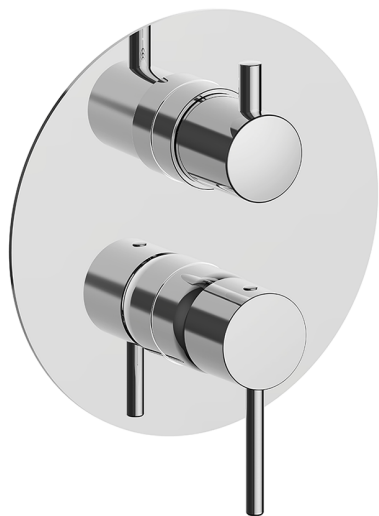

Exposed part for Single Lever One Box Valve ONE BOX_K20BM030

MODEL **K20BM030**

Exposed part for Single Lever One Box Valve, with 2-3 outlet diverter, Minimum depth of installation: 67 mm, without concealed part, for items ZB00B030-ZB00B031

AVAILABLE FINISHINGS

-  **21** 21 Chrome
-  **26** 26 Old Copper
-  **2F** 2F Brushed Nickel
-  **2W** 2W Brushed Gold
-  **40** 40 Matt Black
-  **4Q** 4Q Matt White

CHARACTERISTICS

Cartridge Spare Parts **ZZ97179000**

35 mm Cartridge

Installation **Concealed**

Required concealed parts **ZB00B031**

ZB00B030

One Box Universal Concealed Part ONE BOX_ZB00B031

MODEL **ZB00B031**

One Box Universal Concealed Part, for 1 or 2 or 3 outlet thermostatic or single lever, without trim kit, with noise reducers, with sealing gasket

One Box Universal Concealed Part ONE BOX_ZB00B030

MODEL **ZB00B030**

One Box Universal Concealed Part, for 1 or 2 or 3 outlet thermostatic or single lever, without trim kit, without noise reducers, with sealing gasket