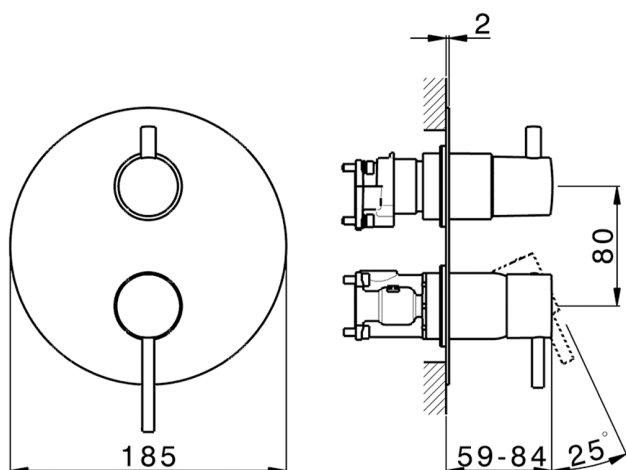

Exposed part for Single Lever One Box Valve ONE BOX_K20BM030

MODEL **K20BM030**

Exposed part for Single Lever One Box Valve, with 2-3 outlet diverter, Minimum depth of installation: 67 mm, without concealed part, for items ZB00B030-ZB00B031

35 mm Cartridge

Installation **Concealed**

Required concealed parts **ZB00B031**

ZB00B030

One Box Universal Concealed Part ONE BOX_ZB00B031

MODEL **ZB00B031**

One Box Universal Concealed Part, for 1 or 2 or 3 outlet thermostatic or single lever, without trim kit, with noise reducers, with sealing gasket