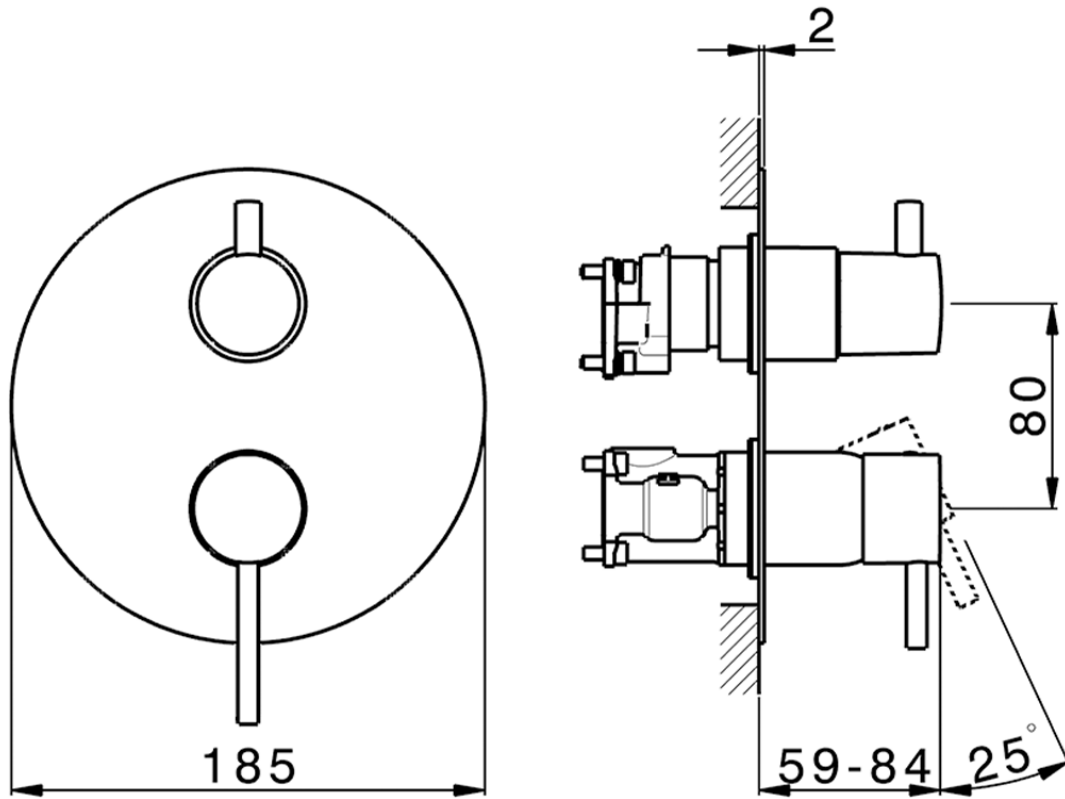

Exposed part for Single Lever One Box Valve ONE BOX_K20BM030

K20BM030

<https://en.huberitalia.com/exposed-part-for-single-lever-one-box-valve-one-box-k20bm030>

ZB00B031

<https://en.huberitalia.com/one-box-universal-concealed-part-one-box-zb00b031>