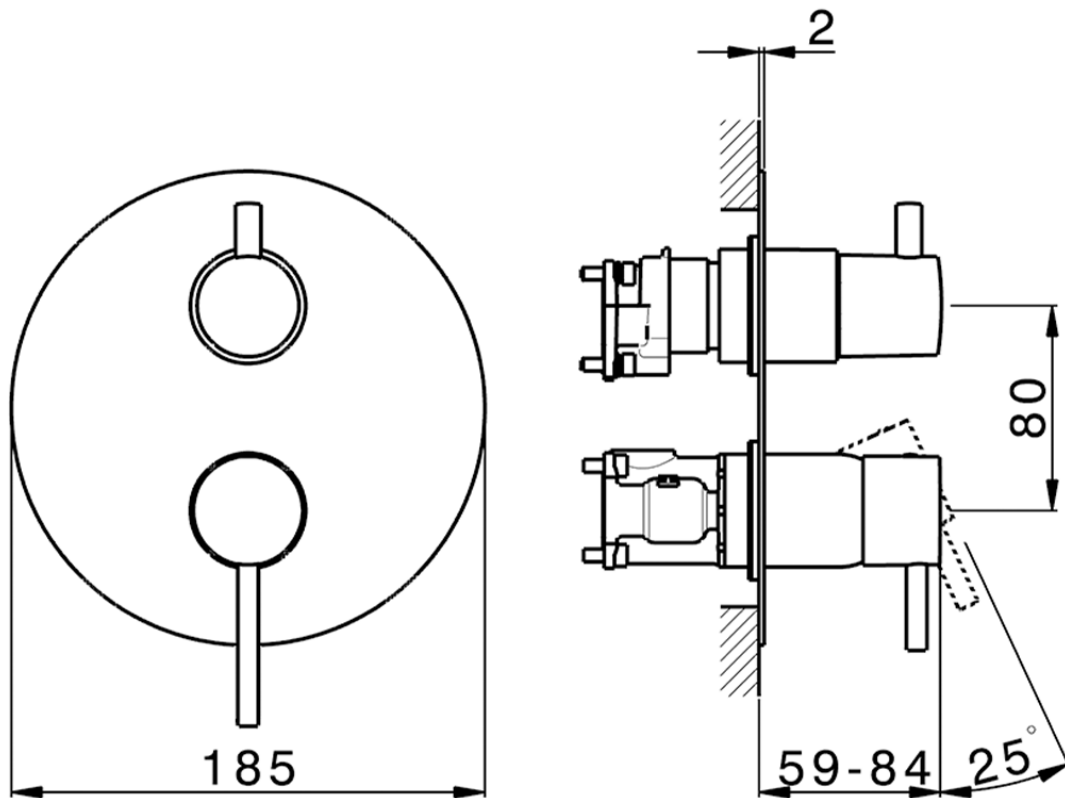

Exposed part for Single Lever One Box Valve ONE BOX_K20BM030

K20BM030

<https://en.huberitalia.com/exposed-part-for-single-lever-one-box-valve-one-box-k20bm030>

ZB00B031

<https://en.huberitalia.com/one-box-universal-concealed-part-one-box-zb00b031>