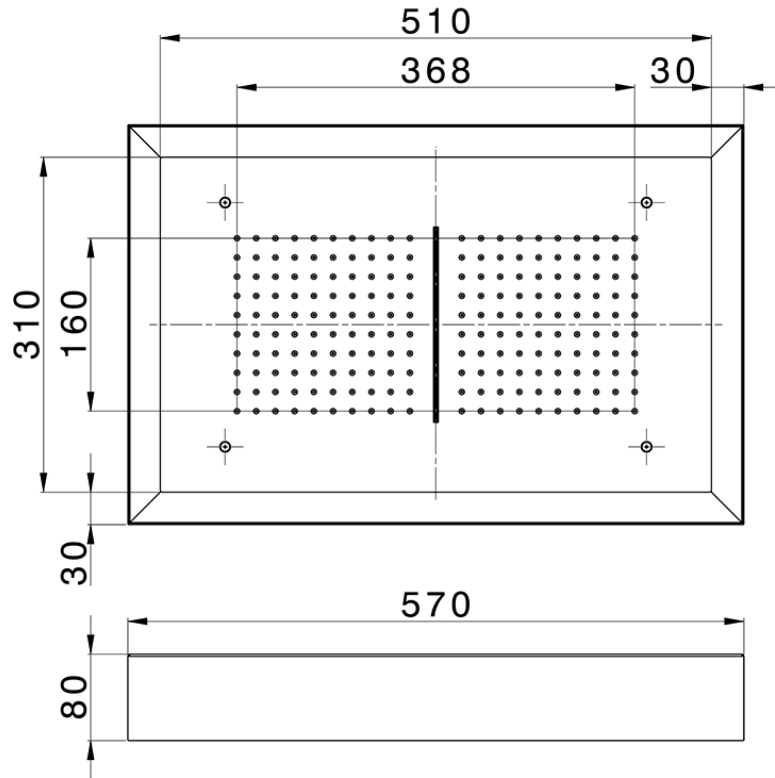

570x370 mm Chromotherapy Ceiling showerhead ZEN_ZS1C0225

ZS1C0225

<https://en.huberitalia.com/570x370-mm-chromotherapy-ceiling-showerhead-zen-zs1c0225>

2026-04-08