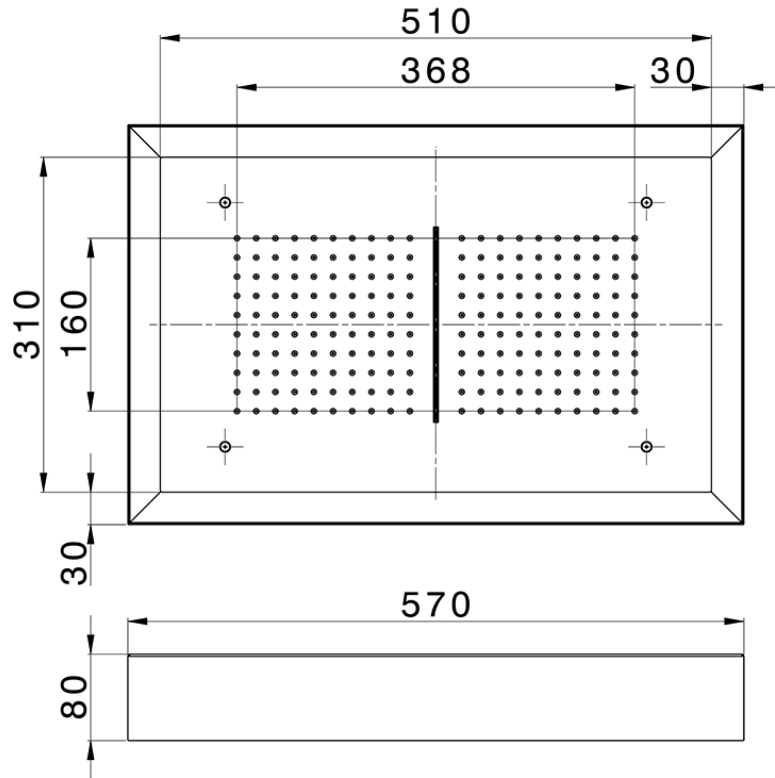

570x370 mm Chromotherapy Ceiling showerhead ZEN_ZS1C0225

ZS1C0225

<https://en.huberitalia.com/570x370-mm-chromotherapy-ceiling-showerhead-zen-zs1c0225>

2026-06-13