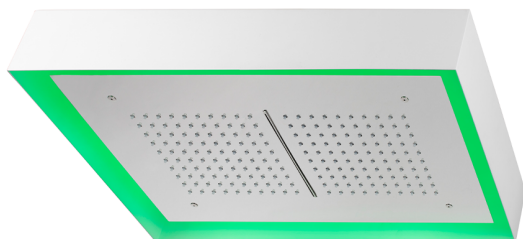

570x370 mm Chromotherapy Ceiling showerhead ZEN_ZS1C0225

MODEL **ZS1C0225**

570x370 mm Chromotherapy Ceiling showerhead, with white cover, rain, waterfall and chromotherapy functions, built-in control included, Stainless Steel AISI 304

AVAILABLE FINISHINGS

-  **D1** D1 Brushed Inox
-  **40** 40 Matt Black
-  **4Q** 4Q Matt White
-  **D2** D2 Polished Inox

CHARACTERISTICS

2026-06-13