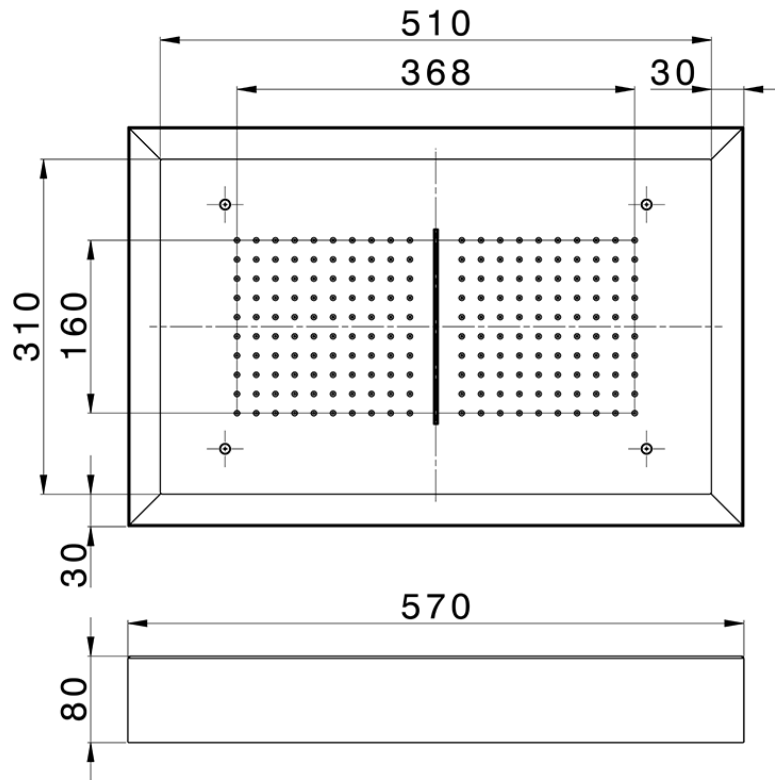

## 570x370 mm Chromotherapy Ceiling showerhead ZEN\_ZS1C0225

ZS1C0225

<https://en.huberitalia.com/570x370-mm-chromotherapy-ceiling-showerhead-zen-zs1c0225>

2026-06-13