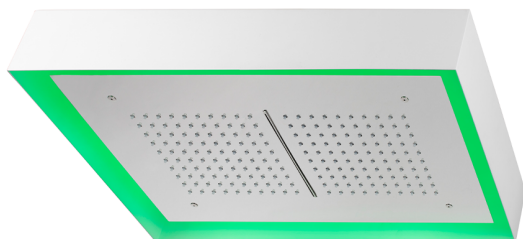

570x370 mm Chromotherapy Ceiling showerhead ZEN_ZS1C0225

MODEL **ZS1C0225**

570x370 mm Chromotherapy Ceiling showerhead, with white cover, rain, waterfall and chromotherapy functions, built-in control included, Stainless Steel AISI 304

AVAILABLE FINISHINGS

- **D1** D1 Brushed Inox
- **40** 40 Matt Black
- **4Q** 4Q Matt White
- **D2** D2 Polished Inox

CHARACTERISTICS

2026-06-10