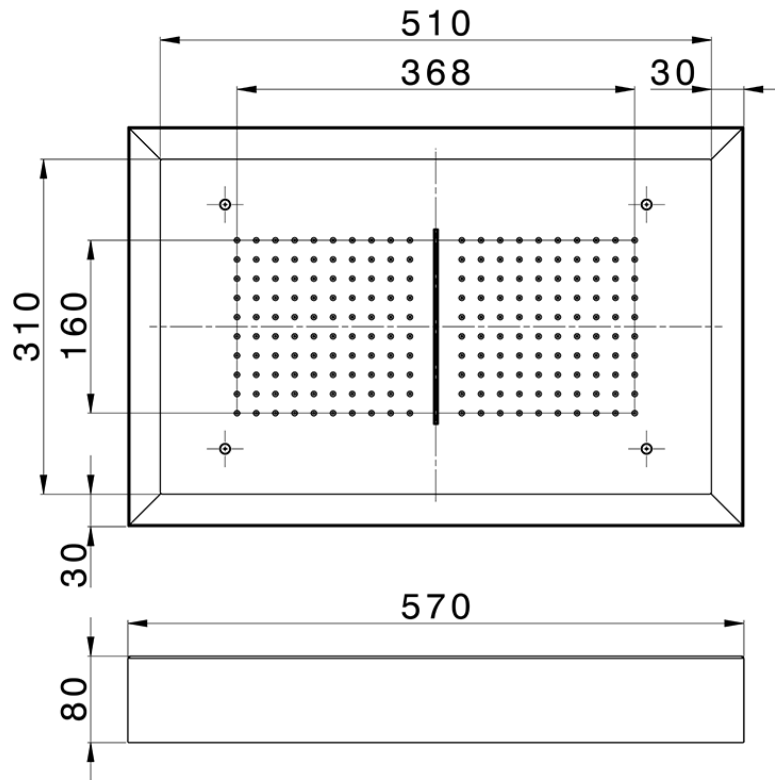

570x370 mm Chromotherapy Ceiling showerhead ZEN_ZS1C0225

ZS1C0225

<https://en.huberitalia.com/570x370-mm-chromotherapy-ceiling-showerhead-zen-zs1c0225>

2026-05-16