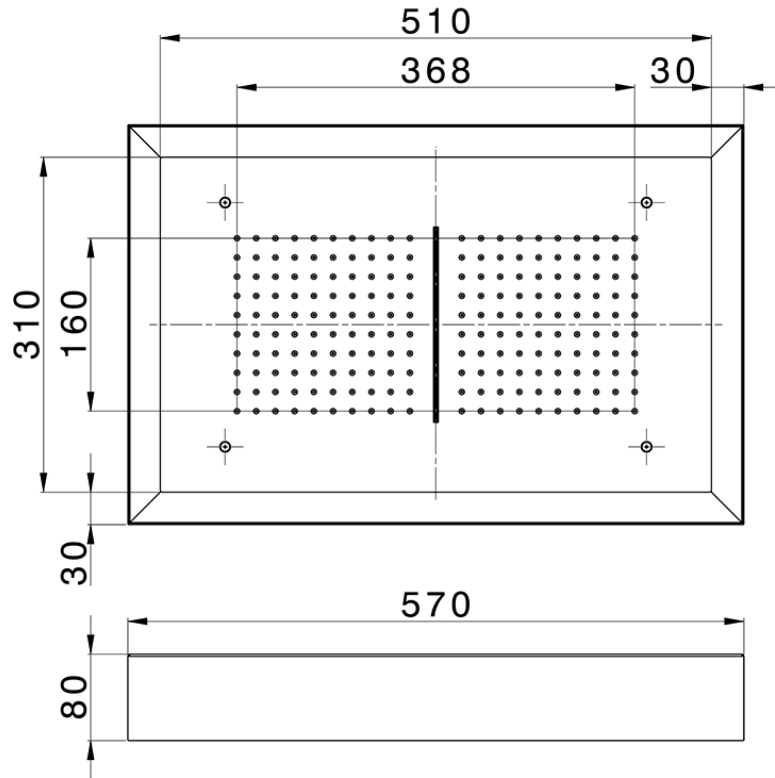

## 570x370 mm Chromotherapy Ceiling showerhead ZEN\_ZS1C0225

ZS1C0225

<https://en.huberitalia.com/570x370-mm-chromotherapy-ceiling-showerhead-zen-zs1c0225>

2026-04-06