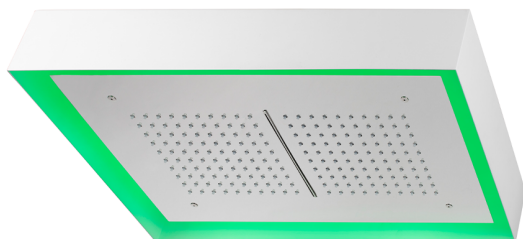

570x370 mm Chromotherapy Ceiling showerhead ZEN_ZS1C0225

MODEL **ZS1C0225**

570x370 mm Chromotherapy Ceiling showerhead, with white cover, rain, waterfall and chromotherapy functions, built-in control included, Stainless Steel AISI 304

AVAILABLE FINISHINGS

-  **D1** D1 Brushed Inox
-  **40** 40 Matt Black
-  **4Q** 4Q Matt White
-  **D2** D2 Polished Inox

CHARACTERISTICS

2026-04-09