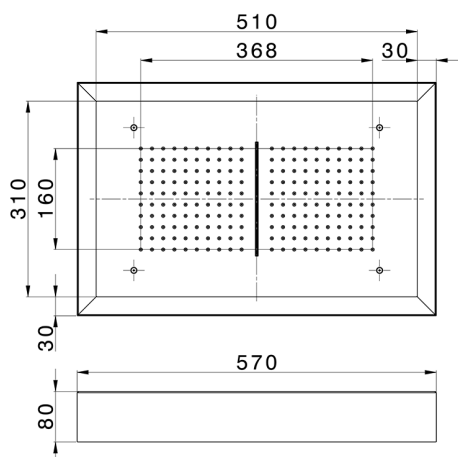

570x370 mm Chromotherapy Ceiling showerhead ZEN_ZS1C0225

MODEL **ZS1C0225**

570x370 mm Chromotherapy Ceiling showerhead, with white cover, rain, waterfall and chromotherapy functions, built-in control included, Stainless Steel AISI 304

AVAILABLE FINISHINGS

- **D1** D1 Brushed Inox
- **40** 40 Matt Black
- **4Q** 4Q Matt White
- **D2** D2 Polished Inox

CHARACTERISTICS

2026-04-09