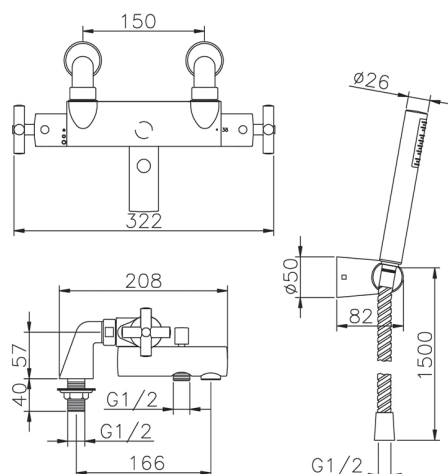

Thermostatic bath mixer, with shower set SUITE_SUD28010

MODEL **SUD28010**

Thermostatic bath mixer, with shower set, wall mounted adjustable handshower bracket, ABS 27 mm minimalistic one spray handshower, 150 cm Brass flexible hose

AVAILABLE FINISHINGS

-  **21** 21 Chrome
-  **40** 40 Matt Black
-  **2F** 2F Brushed Nickel
-  **2W** 2W Brushed Gold

CHARACTERISTICS

Cartridge Spare Parts **24.04A.PP**

8x20 Plus P Thermostatic Valve

Thermostatic