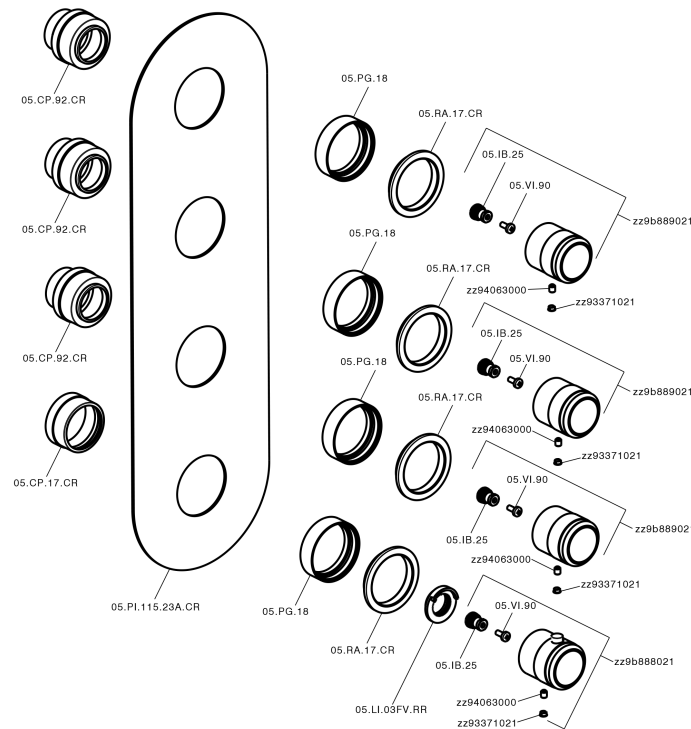

## Cover Part for 3 Function Concealed Thermo Valve CHRONOS\_CR01V300

MODEL **CR01V300**

Cover Part for 3 Function Concealed Thermo Valve, for item ZB01V300

### CHARACTERISTICS

Installation **Concealed**  
 Required concealed parts **ZB01V300**

## Cover Part for 3 Function Concealed Thermo Valve CHRONOS\_CR01V300

CR01V300

<https://en.huberitalia.com/cover-part-for-3-function-concealed-thermo-valve-chronos-cr01v300>

### 3 Function Concealed Thermostatic Built-in Part CONCEALED\_ZB01V300

MODEL **ZB01V300**

3 Function Concealed Thermostatic Built-in Part

AVAILABLE FINISHINGS

CHARACTERISTICS

Installation	<b>Concealed</b>
Cartridge Spare Parts	<b>23.51A.HF</b>
<b>HF Thermostatic Valve</b>	
Concealed	<b>1</b>