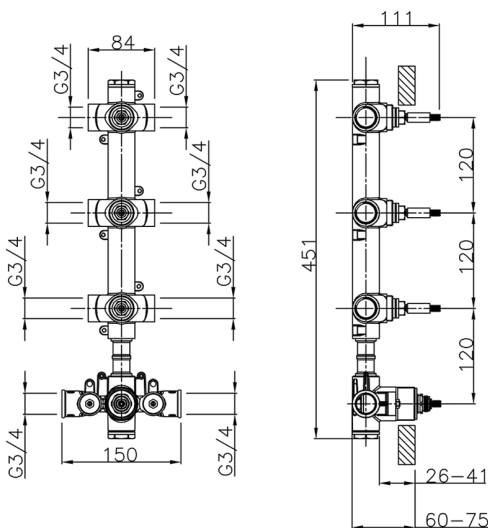

Cover Part for 3 Function Concealed Thermo Valve CHRONOS_CR01V300

MODEL **CR01V300**

Cover Part for 3 Function Concealed Thermo Valve, for item ZB01V300

AVAILABLE FINISHINGS

-  **21** 21 Chrome
-  **2F** 2F Brushed Nickel
-  **2Q** 2Q Black Titanium

Cover Part for 3 Function Concealed Thermo Valve CHRONOS_CR01V300

CR01V300

<https://en.huberitalia.com/cover-part-for-3-function-concealed-thermo-valve-chronos-cr01v300>

3 Function Concealed Thermostatic Built-in Part CONCEALED_ZB01V300

MODEL **ZB01V300**

3 Function Concealed Thermostatic Built-in Part

AVAILABLE FINISHINGS

CHARACTERISTICS

| | |
|------------------------------|------------------|
| Installation | Concealed |
| Cartridge Spare Parts | 23.51A.HF |
| HF Thermostatic Valve | |
| Concealed | 1 |