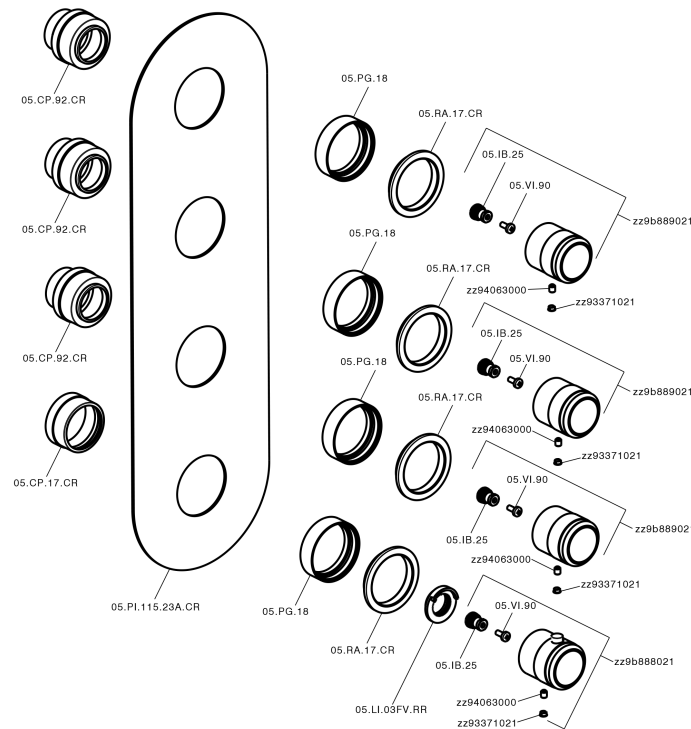

Cover Part for 3 Function Concealed Thermo Valve CHRONOS_CR01V300

MODEL **CR01V300**

Cover Part for 3 Function Concealed Thermo Valve, for item ZB01V300

AVAILABLE FINISHINGS

-  **21** 21 Chrome
-  **2F** 2F Brushed Nickel
-  **2Q** 2Q Black Titanium

CHARACTERISTICS

Installation **Concealed**
 Required concealed parts **ZB01V300**

Thermostatic

The Huber thermostatic is your personal water manager, helping you to handle, control and save water and energy.

Cover Part for 3 Function Concealed Thermo Valve CHRONOS_CR01V300

CR01V300

<https://en.huberitalia.com/cover-part-for-3-function-concealed-thermo-valve-chronos-cr01v300>

3 Function Concealed Thermostatic Built-in Part CONCEALED_ZB01V300

MODEL **ZB01V300**

3 Function Concealed Thermostatic Built-in Part

AVAILABLE FINISHINGS

CHARACTERISTICS

| | |
|------------------------------|------------------|
| Installation | Concealed |
| Cartridge Spare Parts | 23.51A.HF |
| HF Thermostatic Valve | |
| Concealed | 1 |