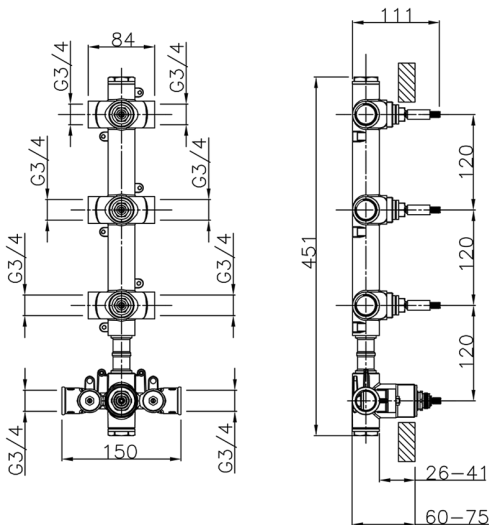

### 3 Function Concealed Thermostatic Built-in Part CONCEALED\_ZB01V300

MODEL **ZB01V300**

3 Function Concealed Thermostatic Built-in Part

AVAILABLE FINISHINGS

CHARACTERISTICS

Installation	<b>Concealed</b>
Cartridge Spare Parts	<b>23.51A.HF</b>
<b>HF Thermostatic Valve</b>	
Concealed	<b>1</b>