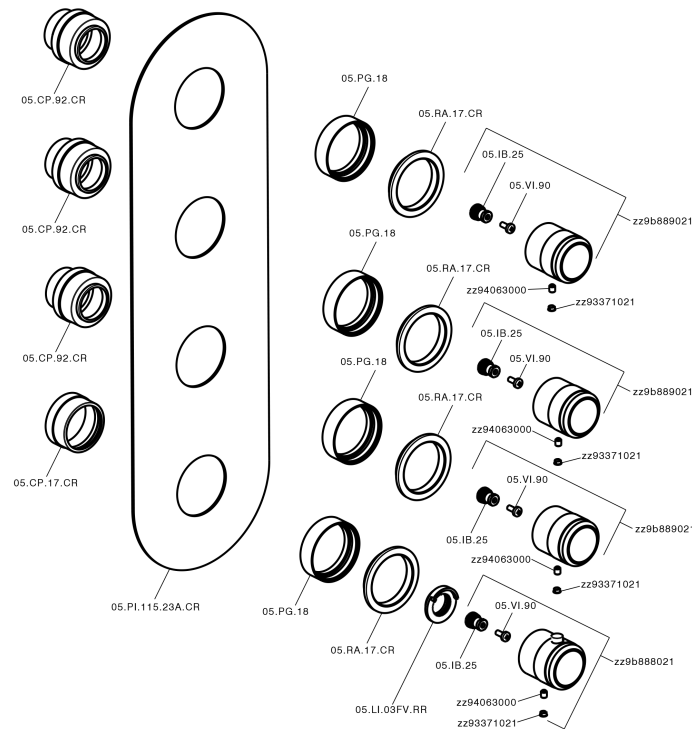

Cover Part for 3 Function Concealed Thermo Valve CHRONOS_CR01V300

MODEL **CR01V300**

Cover Part for 3 Function Concealed Thermo Valve, for item ZB01V300

AVAILABLE FINISHINGS

-  **21** 21 Chrome
-  **2F** 2F Brushed Nickel
-  **2Q** 2Q Black Titanium

CHARACTERISTICS

Installation **Concealed**
 Required concealed parts **ZB01V300**

Thermostatic

The Huber thermostatic is your personal water manager, helping you to handle, control and save water and energy.

Cover Part for 3 Function Concealed Thermo Valve CHRONOS_CR01V300

CR01V300

<https://en.huberitalia.com/cover-part-for-3-function-concealed-thermo-valve-chronos-cr01v300>

3 Function Concealed Thermostatic Built-in Part CONCEALED_ZB01V300

MODEL **ZB01V300**

3 Function Concealed Thermostatic Built-in Part

AVAILABLE FINISHINGS

04 04 Without finishing

CHARACTERISTICS

Installation	Concealed
Cartridge Spare Parts	23.51A.HF
HF Thermostatic Valve	
Concealed	1