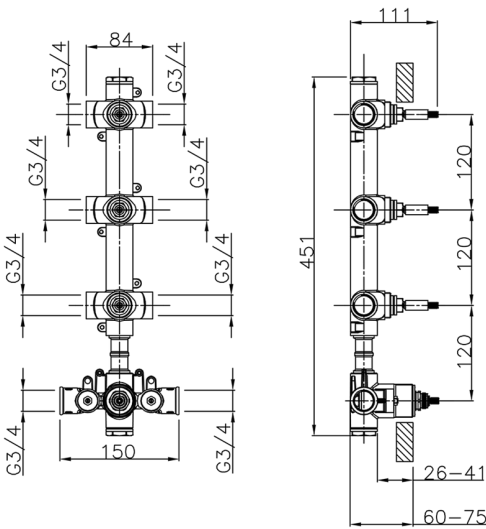

## 3 Function Concealed Thermostatic Built-in Part CONCEALED\_ZB01V300

MODEL **ZB01V300**

3 Function Concealed Thermostatic Built-in Part

AVAILABLE FINISHINGS

 **04** 04 Without finishing

CHARACTERISTICS

Installation	<b>Concealed</b>
Cartridge Spare Parts	<b>23.51A.HF</b>
<b>HF Thermostatic Valve</b>	
Concealed	<b>1</b>