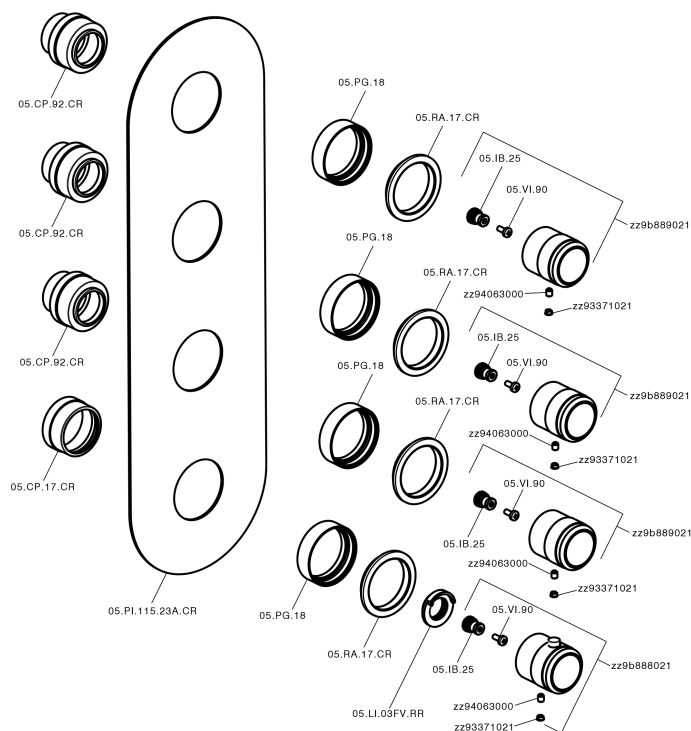

**Cover Part for 3 Function Concealed Thermo Valve CHRONOS\_CR01V300**

MODEL **CR01V300**

Cover Part for 3 Function Concealed Thermo Valve, for item ZB01V300

AVAILABLE FINISHINGS

-  **21** 21 Chrome
-  **2F** 2F Brushed Nickel
-  **2Q** 2Q Black Titanium

CHARACTERISTICS

Installation **Concealed**  
 Required concealed parts **ZB01V300**

**Thermostatic**

The Huber thermostatic is your personal water manager, helping you to handle, control and save water and energy.

## Cover Part for 3 Function Concealed Thermo Valve CHRONOS\_CR01V300

CR01V300

<https://en.huberitalia.com/cover-part-for-3-function-concealed-thermo-valve-chronos-cr01v300>

### 3 Function Concealed Thermostatic Built-in Part CONCEALED\_ZB01V300

MODEL **ZB01V300**

3 Function Concealed Thermostatic Built-in Part

AVAILABLE FINISHINGS

 **04** 04 Without finishing

CHARACTERISTICS

Installation	<b>Concealed</b>
Cartridge Spare Parts	<b>23.51A.HF</b>
<b>HF Thermostatic Valve</b>	
Concealed	<b>1</b>