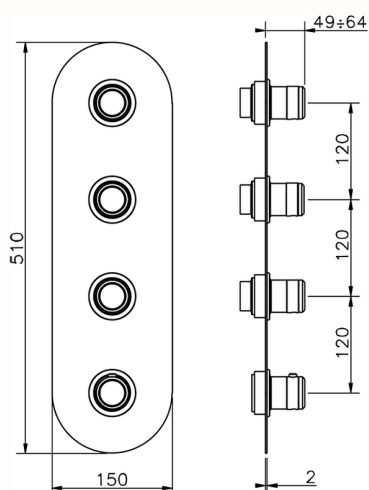

**Cover Part for 3 Function Concealed Thermo Valve CHRONOS\_CR01V300**

MODEL **CR01V300**

Cover Part for 3 Function Concealed Thermo Valve, for item ZB01V300

AVAILABLE FINISHINGS

-  **21** 21 Chrome
-  **2F** 2F Brushed Nickel
-  **2Q** 2Q Black Titanium

## Cover Part for 3 Function Concealed Thermo Valve CHRONOS\_CR01V300

CR01V300

<https://en.huberitalia.com/cover-part-for-3-function-concealed-thermo-valve-chronos-cr01v300>