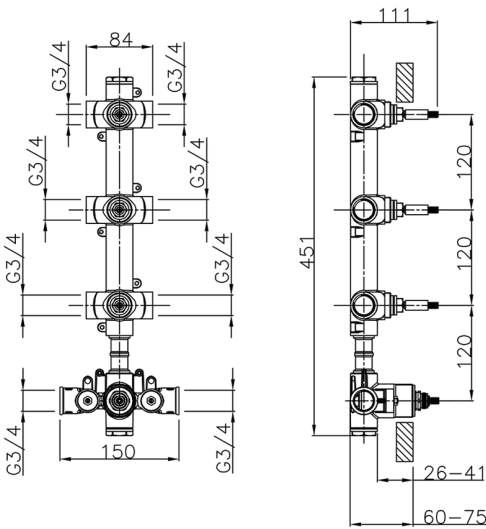

**Cover Part for 3 Function Concealed Thermo Valve CHRONOS\_CR01V300**

MODEL **CR01V300**

Cover Part for 3 Function Concealed Thermo Valve, for item ZB01V300

AVAILABLE FINISHINGS

-  **21** 21 Chrome
-  **2F** 2F Brushed Nickel
-  **2Q** 2Q Black Titanium

## Cover Part for 3 Function Concealed Thermo Valve CHRONOS\_CR01V300

CR01V300

<https://en.huberitalia.com/cover-part-for-3-function-concealed-thermo-valve-chronos-cr01v300>

### 3 Function Concealed Thermostatic Built-in Part CONCEALED\_ZB01V300

MODEL **ZB01V300**

3 Function Concealed Thermostatic Built-in Part

AVAILABLE FINISHINGS

 **04** 04 Without finishing

CHARACTERISTICS

Installation	<b>Concealed</b>
Cartridge Spare Parts	<b>23.51A.HF</b>
<b>HF Thermostatic Valve</b>	
Concealed	<b>1</b>