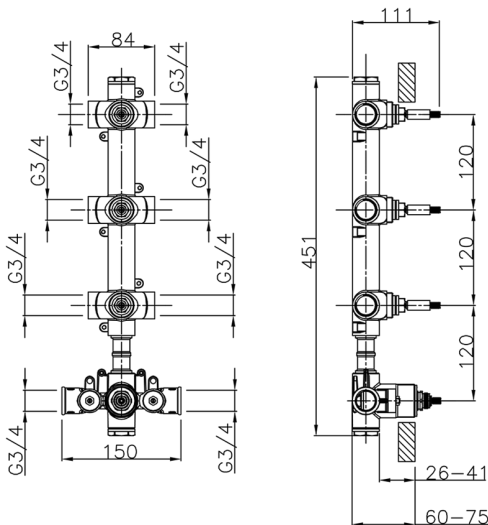

Cover Part for 3 Function Concealed Thermo Valve CHRONOS_CR01V300

MODEL **CR01V300**

Cover Part for 3 Function Concealed Thermo Valve, for item ZB01V300

AVAILABLE FINISHINGS

-  **21** 21 Chrome
-  **2F** 2F Brushed Nickel
-  **2Q** 2Q Black Titanium

Cover Part for 3 Function Concealed Thermo Valve CHRONOS_CR01V300

CR01V300

<https://en.huberitalia.com/cover-part-for-3-function-concealed-thermo-valve-chronos-cr01v300>

3 Function Concealed Thermostatic Built-in Part CONCEALED_ZB01V300

MODEL **ZB01V300**

3 Function Concealed Thermostatic Built-in Part

AVAILABLE FINISHINGS

04 04 Without finishing

CHARACTERISTICS

Installation	Concealed
Cartridge Spare Parts	23.51A.HF
HF Thermostatic Valve	
Concealed	1