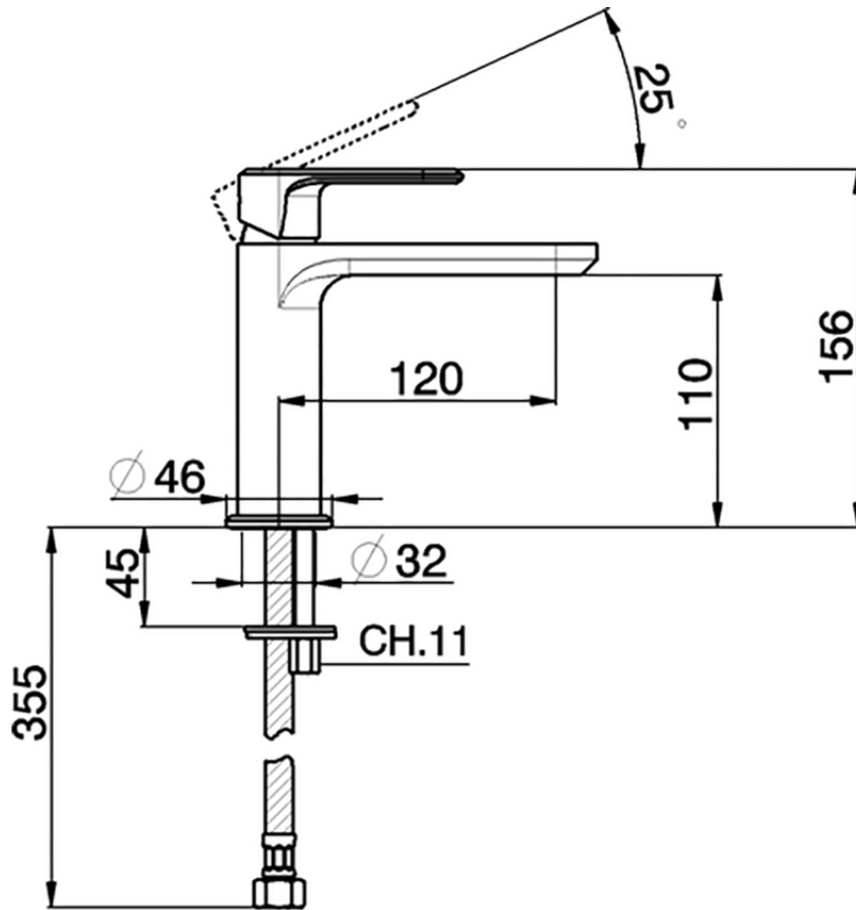

## Single lever washbasin mixer LEVITY\_LY000540

LY000540

<https://en.huberitalia.com/single-lever-washbasin-mixer-levity-ly000540>

2026-04-05