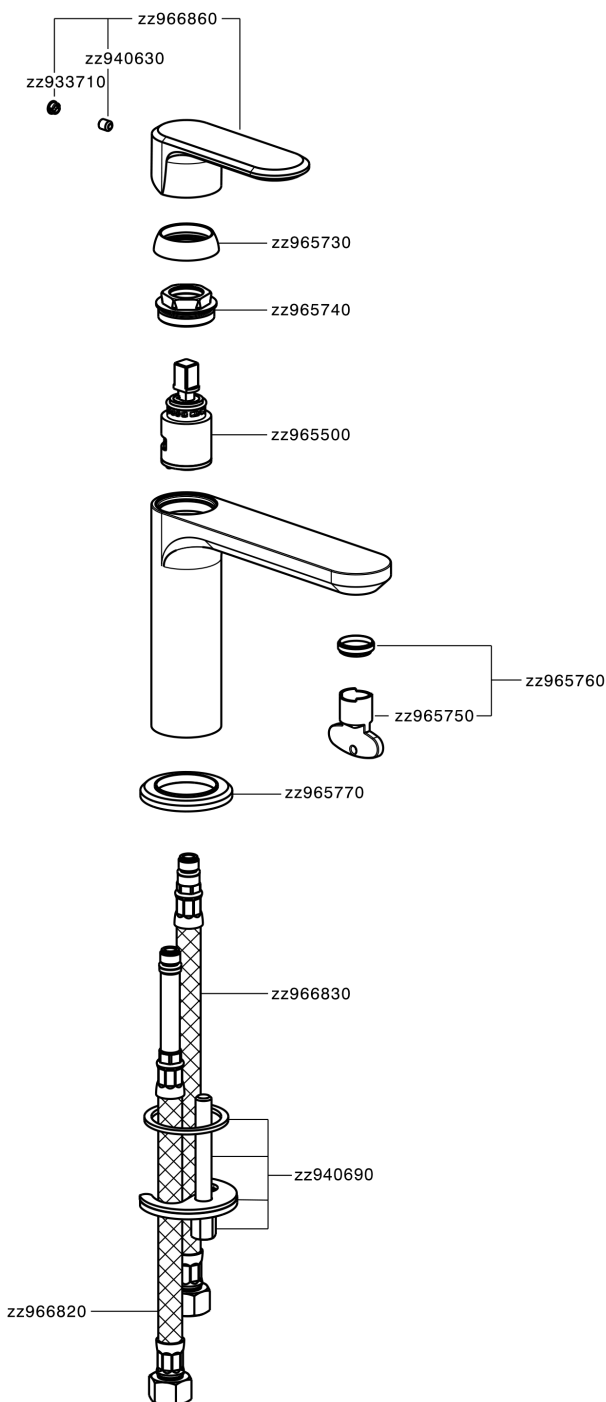

Single lever washbasin mixer LEVITY_LY000540

MODEL **LY000540**

Single lever washbasin mixer, without automatic pop-up waste, G.3/8" stainless steel flexible hoses

AVAILABLE FINISHINGS

-  **21** 21 Chrome
-  **2B** 2B Polished Nickel
-  **2F** 2F Brushed Nickel
-  **40** 40 Matt Black
-  **4Q** 4Q Matt White

CHARACTERISTICS

Cartridge Spare Parts **ZZ96550000**

25 mm Cartridge

Single lever washbasin mixer LEVITY_LY000540

LY000540

<https://en.huberitalia.com/single-lever-washbasin-mixer-levity-ly000540>

2026-04-06