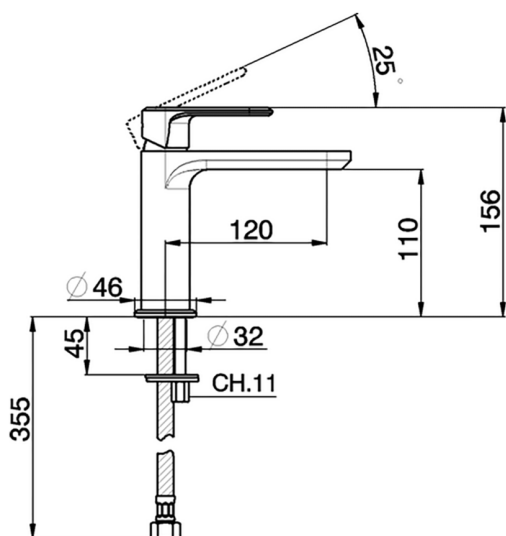

Single lever washbasin mixer LEVITY_LY000540

MODEL **LY000540**

Single lever washbasin mixer, without automatic pop-up waste, G.3/8" stainless steel flexible hoses

AVAILABLE FINISHINGS

-  **21** 21 Chrome
-  **2B** 2B Polished Nickel
-  **2F** 2F Brushed Nickel
-  **40** 40 Matt Black
-  **4Q** 4Q Matt White

CHARACTERISTICS

Cartridge Spare Parts **ZZ96550000**

25 mm Cartridge

Single lever washbasin mixer LEVITY_LY000540

LY000540

<https://en.huberitalia.com/single-lever-washbasin-mixer-levity-ly000540>

2026-06-26