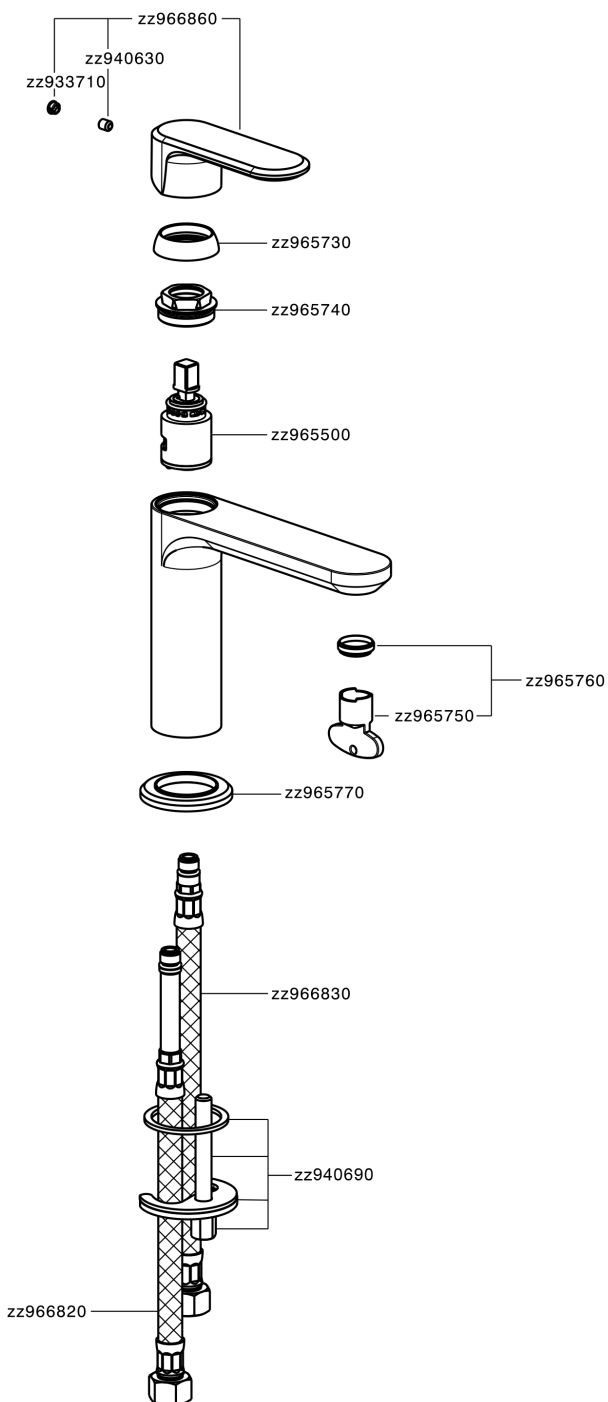

Single lever washbasin mixer LEVITY_LY000540

MODEL **LY000540**

Single lever washbasin mixer, without automatic pop-up waste, G.3/8" stainless steel flexible hoses

AVAILABLE FINISHINGS

-  **21** 21 Chrome
-  **2B** 2B Polished Nickel
-  **2F** 2F Brushed Nickel
-  **40** 40 Matt Black
-  **4Q** 4Q Matt White

CHARACTERISTICS

Cartridge Spare Parts **ZZ96550000**

25 mm Cartridge

Single lever washbasin mixer LEVITY_LY000540

LY000540

<https://en.huberitalia.com/single-lever-washbasin-mixer-levity-ly000540>

2026-05-15