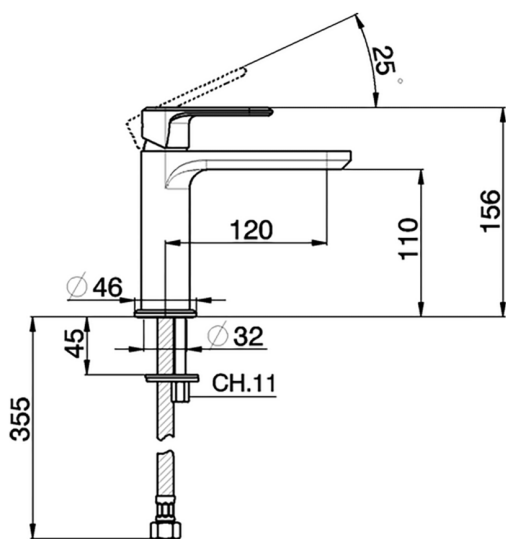

Single lever washbasin mixer LEVITY_LY000540

MODEL **LY000540**

Single lever washbasin mixer, without automatic pop-up waste, G.3/8" stainless steel flexible hoses

AVAILABLE FINISHINGS

-  **21** 21 Chrome
-  **2B** 2B Polished Nickel
-  **2F** 2F Brushed Nickel
-  **40** 40 Matt Black
-  **4Q** 4Q Matt White

CHARACTERISTICS

Cartridge Spare Parts **ZZ96550000**

25 mm Cartridge

Single lever washbasin mixer LEVITY_LY000540

LY000540

<https://en.huberitalia.com/single-lever-washbasin-mixer-levity-ly000540>

2026-05-15