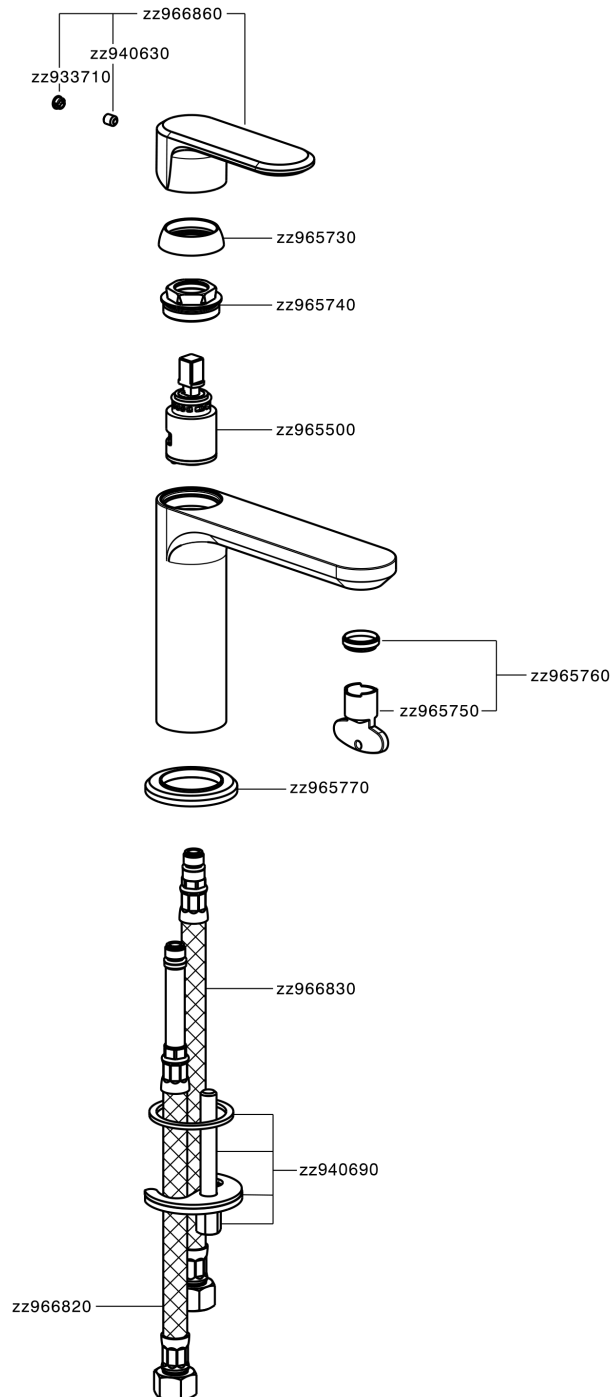

Single lever washbasin mixer LEVITY_LY000540

MODEL **LY000540**

Single lever washbasin mixer, without automatic pop-up waste, G.3/8" stainless steel flexible hoses

AVAILABLE FINISHINGS

-  **21** 21 Chrome
-  **2B** 2B Polished Nickel
-  **2F** 2F Brushed Nickel
-  **40** 40 Matt Black
-  **4Q** 4Q Matt White

CHARACTERISTICS

Cartridge Spare Parts **ZZ96550000**

25 mm Cartridge

Single lever washbasin mixer LEVITY_LY000540

LY000540

<https://en.huberitalia.com/single-lever-washbasin-mixer-levity-ly000540>

2026-06-26