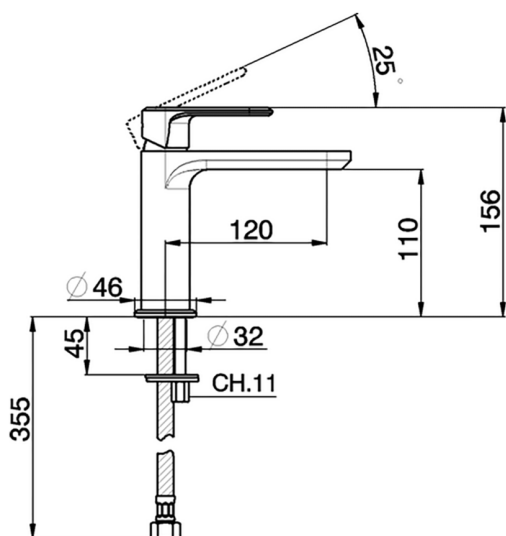

Single lever washbasin mixer LEVITY_LY000540

MODEL **LY000540**

Single lever washbasin mixer, without automatic pop-up waste, G.3/8" stainless steel flexible hoses

AVAILABLE FINISHINGS

-  **21** 21 Chrome
-  **2B** 2B Polished Nickel
-  **2F** 2F Brushed Nickel
-  **40** 40 Matt Black
-  **4Q** 4Q Matt White

CHARACTERISTICS

Cartridge Spare Parts **ZZ96550000**

25 mm Cartridge

Single lever washbasin mixer LEVITY_LY000540

LY000540

<https://en.huberitalia.com/single-lever-washbasin-mixer-levity-ly000540>

2026-04-06